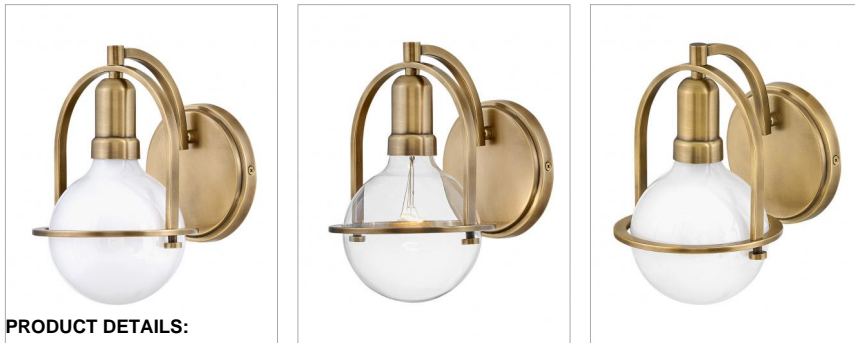

### SINGLE LIGHT VANITY

Chic and elegant, the Somerset collection exudes a quiet and precise sophistication. Subtly fusing modernity with vintage appeal, a streamlined metal yoke and ring showcases either a white or clear vintage (consumer's choice) G-bulb, while understated turned metal knobs add an authentic edge. Offered in Heritage or Black finish.

DETAILS	
FINISH:	Heritage Brass
MATERIAL:	Steel

DIMENSIONS	
WIDTH:	6.3"
HEIGHT:	9"
WEIGHT:	1.3 lbs.
BACK PLATE:	5" Dia.
EXTENSION:	7.5"
TOP TO OUTLET:	4.75"

LIGHT SOURCE	
LIGHT SOURCE:	Socket
WATTAGE:	1-100w Med.
VOLTAGE:	120v

#### PRODUCT DETAILS:

- Mounting hardware is hidden on the backplate to ensure a clean silhouette.
- Suitable for use in damp locations as defined by NEC and CEC. Meets United States UL Underwriters Laboratories & CSA Canadian Standards Association Product Safety Standards
- Ideal for G40 lamps (not included).
- Distinctive mid-century modern elements merge with sleek and timeless forms for a vintage vibe with modern flair
- Merging the best of traditional and modern elements, with a sophisticated and streamlined silhouette perfect for any space
- Classic gleaming light brass finish
- Please refer to Hinkley's Warranty for complete product warranty details; some warranty limitations may apply.