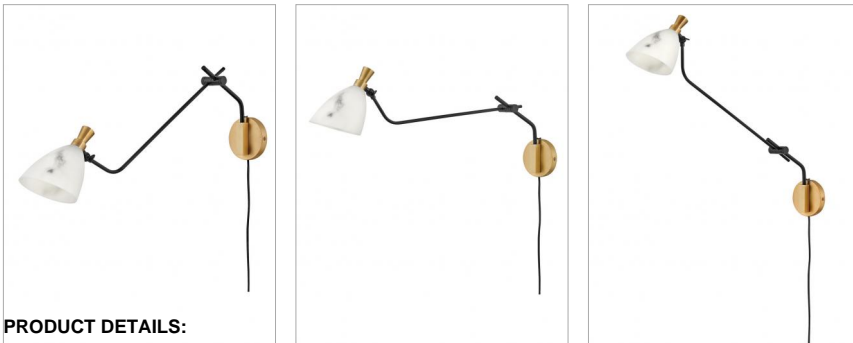

SINCLAIR

33792HB

SINGLE LIGHT SCONCE

Influenced by a mid-century modern aesthetic, Sinclair's striking profile is accentuated by stunning details. A classic finish combination of Heritage Brass and Black is paired with luminous; luxurious faux alabaster shades. Sinclair's sophisticated design offers articulating shades to create a custom look. All designs for Sinclair must be lamped with LED bulbs only (not included).

DETAILS	
FINISH:	Heritage Brass
MATERIAL:	Steel
GLASS:	Faux Alabaster

DIMENSIONS	
WIDTH:	5.3"
HEIGHT:	29.8"
WEIGHT:	5.4 lbs.
BACK PLATE:	4.75" Dia.
EXTENSION:	30"
TOP TO OUTLET:	8"

LIGHT SOURCE	
LIGHT SOURCE:	LED Lamp
WATTAGE:	1-5w Cand. LED
VOLTAGE:	120v

SHIPPING	
CARTON LENGTH:	27.8"
CARTON WIDTH:	9.4"
CARTON HEIGHT:	7.7"
CARTON WEIGHT:	1.7 lbs.

PRODUCT DETAILS:

- Mounting hardware is hidden on the backplate to ensure a clean silhouette.
- LED bulbs must be used with the fixture. Recommended bulb E12LED-5.
- Suitable for use in dry (indoor) locations as defined by NEC and CEC. Meets United States UL Underwriters Laboratories & CSA Canadian Standards Association Product Safety Standards
- Features on/off switch
- Can be hard wired or mounted with fabric covered plug-in cord.
- Merging the best of traditional and modern elements, with a sophisticated and streamlined silhouette perfect for any space
- Optional cord cover available, 6938BK
- Distinctive mid-century modern elements merge with sleek and timeless forms for a vintage vibe with modern flair