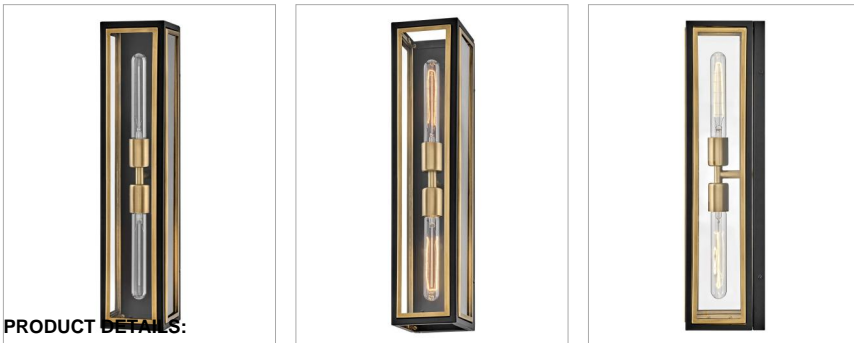

SHAW

32980BK

TWO LIGHT SCONCE

Traditional in style, and unique in character, Shaw is distinguished by its dramatic frame and enchanting design elements. Robust clear glass panels, the rich two-tone finish combination, and a captivating fine chain detail unite to deliver dashing heritage charm.

DETAILS	
FINISH:	Black
MATERIAL:	Steel
GLASS:	Clear

DIMENSIONS	
WIDTH:	6.5"
HEIGHT:	14"
WEIGHT:	8.3lb
BACK PLATE:	5.25"W X 14.5"H
EXTENSION:	5.8"
TOP TO OUTLET:	7.25"

LIGHT SOURCE	
LIGHT SOURCE:	LED Lamp
WATTAGE:	2-10w Med. LED
VOLTAGE:	120v

SHIPPING	
CARTON LENGTH:	25.2
CARTON WIDTH:	7.7
CARTON HEIGHT:	11
CARTON WEIGHT:	9.7

PRODUCT DETAILS:

- Suitable for use in dry (indoor) locations as defined by NEC and CEC. Meets United States UL Underwriters Laboratories & CSA Canadian Standards Association Product Safety Standards
- Ideal for vintage filament bulbs (not included)
- Classic, elegant lines and timeless details enhance a traditional space
- Striking black finish enhances design