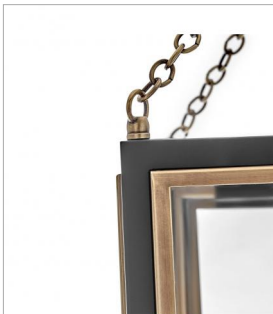

SHAW

32987BK

SMALL PENDANT

Traditional in style, and unique in character, Shaw is distinguished by its dramatic frame and enchanting design elements. Robust clear glass panels, the rich two-tone finish combination, and a captivating fine chain detail unite to deliver dashing heritage charm.

DETAILS	
FINISH:	Black
MATERIAL:	Steel
GLASS:	Clear
SLOPE DEGREE:	90

DIMENSIONS	
WIDTH:	10"
HEIGHT:	22.8"
WEIGHT:	11.2 lbs.
TOP TO OUTLET:	0"

LIGHT SOURCE	
LIGHT SOURCE:	Socket
WATTAGE:	1-100w Med.
VOLTAGE:	120v

MOUNTING	
CANOPY:	5.5" Dia.
LEAD WIRE:	1 X 120"
MAX HEIGHT:	54.8"

SHIPPING	
CARTON LENGTH:	17.5"
CARTON WIDTH:	12.4"
CARTON HEIGHT:	15.6"
CARTON WEIGHT:	15.7 lbs.

PRODUCT DETAILS:

- This stem hung fixture may be hung on a sloped ceiling.
- This fixture includes multiple down stems in various lengths to customize the installation height of the fixture, including one 6" stem and two 12" stems.
- Suitable for use in dry (indoor) locations as defined by NEC and CEC. Meets United States UL Underwriters Laboratories & CSA Canadian Standards Association Product Safety Standards
- Ideal for vintage filament bulbs (not included)
- Classic, elegant lines and timeless details enhance a traditional space
- Striking black finish enhances design
- Please refer to Hinkley's Warranty for complete product warranty details; some warranty limitations may apply.