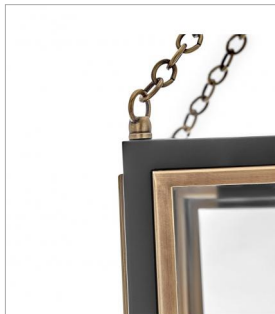

SHAW

32984BK

LARGE PENDANT

Traditional in style, and unique in character, Shaw is distinguished by its dramatic frame and enchanting design elements. Robust clear glass panels, the rich two-tone finish combination, and a captivating fine chain detail unite to deliver dashing heritage charm.

DETAILS	
FINISH:	Black
MATERIAL:	Steel
GLASS:	Clear
SLOPE DEGREE:	90

DIMENSIONS	
WIDTH:	15.5"
HEIGHT:	31.5"
WEIGHT:	21.7 lbs.
TOP TO OUTLET:	0"

LIGHT SOURCE	
LIGHT SOURCE:	Socket
WATTAGE:	4-60w Cand.
VOLTAGE:	120v

MOUNTING	
CANOPY:	5.5" Dia.
LEAD WIRE:	1 X 120"
MAX HEIGHT:	63.5"

SHIPPING	
CARTON LENGTH:	21.3"
CARTON WIDTH:	18.1"
CARTON HEIGHT:	21.5"
CARTON WEIGHT:	30.4 lbs.

PRODUCT DETAILS:

- This stem hung fixture may be hung on a sloped ceiling.
- This fixture includes multiple down stems in various lengths to customize the installation height of the fixture, including one 6" stem and two 12" stems.
- Suitable for use in dry (indoor) locations as defined by NEC and CEC. Meets United States UL Underwriters Laboratories & CSA Canadian Standards Association Product Safety Standards
- Ideal for vintage filament bulbs (not included)
- Classic, elegant lines and timeless details enhance a traditional space
- Striking black finish enhances design
- Please refer to Hinkley's Warranty for complete product warranty details; some warranty limitations may apply.