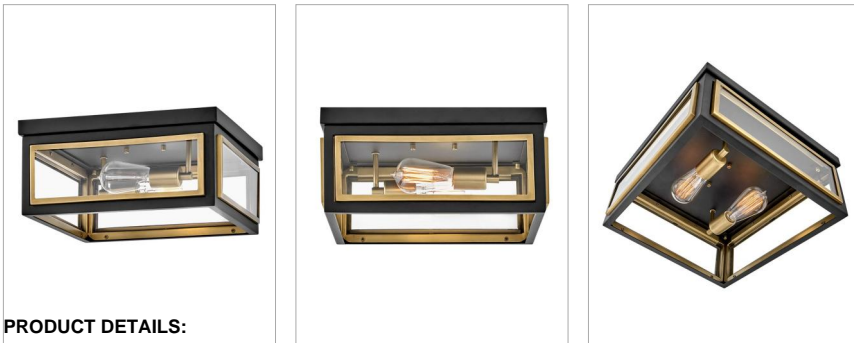

SHAW

32981BK

MEDIUM FLUSH MOUNT

Traditional in style, and unique in character, Shaw is distinguished by its dramatic frame and enchanting design elements. Robust clear glass panels, the rich two-tone finish combination, and a captivating fine chain detail unite to deliver dashing heritage charm.

DETAILS	
FINISH:	Black
MATERIAL:	Steel
GLASS:	Clear

DIMENSIONS	
WIDTH:	14"
HEIGHT:	6.5"
WEIGHT:	11lb

LIGHT SOURCE	
LIGHT SOURCE:	LED Lamp
WATTAGE:	2-10w Med. LED
VOLTAGE:	120v

MOUNTING	
CANOPY:	14" Sq.

SHIPPING	
CARTON LENGTH:	17.3
CARTON WIDTH:	17.3
CARTON HEIGHT:	9.8
CARTON WEIGHT:	12.6

PRODUCT DETAILS:

- Suitable for use in dry (indoor) locations as defined by NEC and CEC. Meets United States UL Underwriters Laboratories & CSA Canadian Standards Association Product Safety Standards
- Ideal for vintage filament bulbs (not included)
- Classic, elegant lines and timeless details enhance a traditional space
- Striking black finish enhances design