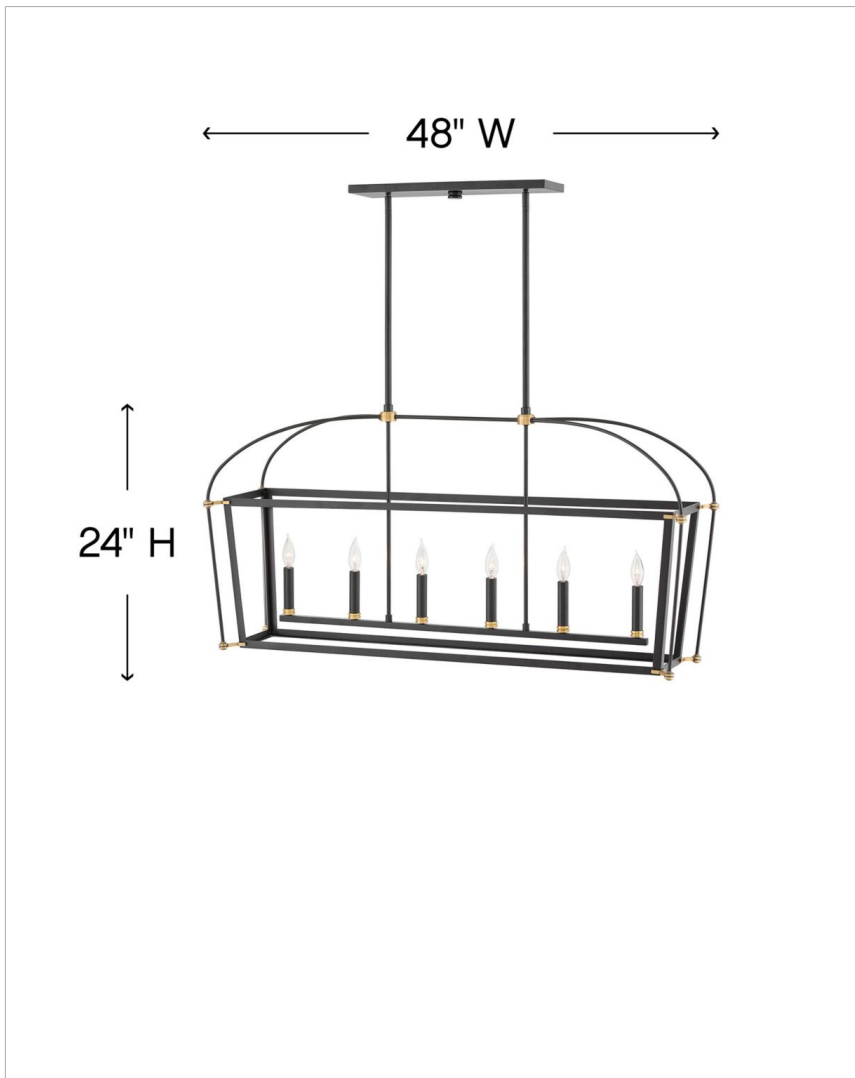

### SIX LIGHT OPEN FRAME LINEAR

A new classic, Selby achieves timeless status with its airy, streamlined silhouette and extravagant arching top frame. Cast brass details, candelabra detailing and chic Black finish are accentuated with Heritage Brass details for the ultimate in minimal elegance.

DETAILS	
FINISH:	Black
MATERIAL:	Steel

DIMENSIONS	
WIDTH:	48"
HEIGHT:	24"
DEPTH:	12"
WEIGHT:	22.5 lbs.
TOP TO OUTLET:	0"

LIGHT SOURCE	
LIGHT SOURCE:	Socket
WATTAGE:	6-60w Cand.
VOLTAGE:	120v

MOUNTING	
CANOPY:	5.5"W X 19.5"L
LEAD WIRE:	1 X 120"
MAX HEIGHT:	56.5"

SHIPPING	
CARTON LENGTH:	52"
CARTON WIDTH:	16"
CARTON HEIGHT:	28"
CARTON WEIGHT:	37 lbs.

#### PRODUCT DETAILS:

- This fixture includes multiple down stems in various lengths to customize the installation height, including two 6" stems and four 12" stems.
- Suitable for use in dry (indoor) locations as defined by NEC and CEC. Meets United States UL Underwriters Laboratories & CSA Canadian Standards Association Product Safety Standards
- Merging the best of traditional and modern elements, with a sophisticated and streamlined silhouette perfect for any space
- Striking black finish enhances design
- Please refer to Hinkley's Warranty for complete product warranty details; some warranty limitations may apply.