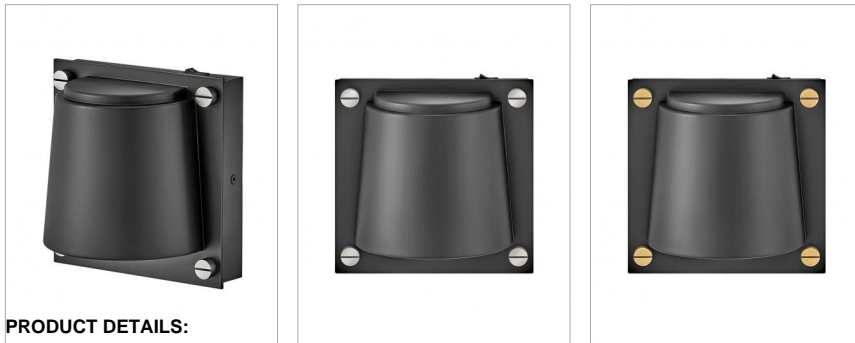

SCOUT

32530BK

SINGLE LIGHT SCONCE

Scout subtly catches your eye with its compact, modern design and contrasting, oversized screws. Available in a Black or a Heritage Brass finish with etched glass, Scout accents a variety of styles. Each fixture includes Black, Heritage Brass, and Brushed Nickel screws to mix and match as you choose. Hidden on/off switch makes this sconce perfect as a reading light.

DETAILS	
FINISH:	Black
MATERIAL:	Steel
GLASS:	Etched

DIMENSIONS	
WIDTH:	6.8"
HEIGHT:	6.8"
WEIGHT:	2.4 lbs.
BACK PLATE:	6.5" Sq.
EXTENSION:	4.5"
TOP TO OUTLET:	3.25"

LIGHT SOURCE	
LIGHT SOURCE:	LED Lamp
LED NAME:	GU10LED-3K
WATTAGE:	1-6w GU10 LED *Included
VOLTAGE:	120v
COLOR TEMP:	3000
LUMENS:	500
CRI:	80
INCANDESCENT EQUIVALENCY:	1 x 50w
DIMMABLE:	Yes - CL Type Dimmer (SSL7A)

SHIPPING	
CARTON LENGTH:	9.1"
CARTON WIDTH:	9.1"
CARTON HEIGHT:	7.9"
CARTON WEIGHT:	3.4 lbs.

PRODUCT DETAILS:

- Mounting hardware is hidden on the backplate to ensure a clean silhouette.
- Suitable for use in dry (indoor) locations as defined by NEC and CEC. Meets United States UL Underwriters Laboratories & CSA Canadian Standards Association Product Safety Standards
- Includes three interchangeable knobs in BK, BN, and HB.
- Features on/off switch
- Meets California Energy Commission Title regulations/JA8 when using the included LED bulb.
- LED Lamps carry a 3-year limited warranty
- Bold silhouette with dramatic details creates a modern statement
- Striking black finish enhances design