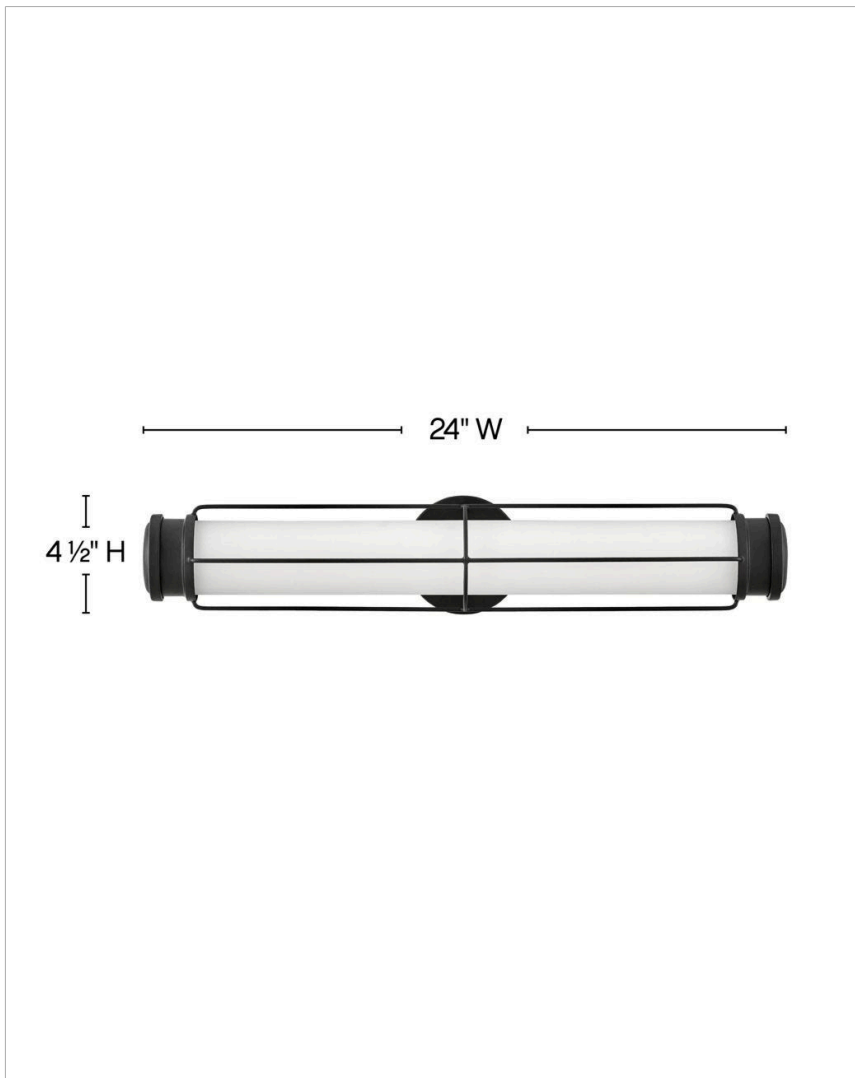

SAYLOR

54302BK

MEDIUM LED SCONCE

Saylor's classic look epitomizes nautical chic. Etched opal glass, striking cross bars, and bold end caps merge with LED technology without sacrificing timeless appeal. This transitional silhouette can be mounted horizontally or vertically with an Invisimount system. Offered in three finishes, Black, Heritage Brass and Polished Nickel, Saylor is sure to add a maritime flair to any space.

DETAILS	
FINISH:	Black
MATERIAL:	Steel
GLASS:	Etched Opal

DIMENSIONS	
WIDTH:	24"
HEIGHT:	4.5"
WEIGHT:	1.8 lbs.
BACK PLATE:	4.5" Dia.
EXTENSION:	5.3"
TOP TO OUTLET:	2.25"

LIGHT SOURCE	
LIGHT SOURCE:	Integrated LED
LED NAME:	E2G24W7WI
WATTAGE:	24w LED *Included
VOLTAGE:	120v
COLOR TEMP:	3000
LUMENS:	2100
CRI:	95
INCANDESCENT EQUIVALENCY:	2 x 75w
DIMMABLE:	Yes - CL Type Dimmer (SSL7A)

SHIPPING	
CARTON LENGTH:	26.8"
CARTON WIDTH:	11.3"
CARTON HEIGHT:	7.5"
CARTON WEIGHT:	2.6 lbs.

PRODUCT DETAILS:

- Mounting hardware is hidden on the backplate to ensure a clean silhouette.
- Fixture can be mounted vertically
- Fixture can be mounted horizontally.
- Suitable for use in damp locations as defined by NEC and CEC. Meets United States UL Underwriters Laboratories & CSA Canadian Standards Association Product Safety Standards
- Meets California Energy Commission 2013 & 2016 Title regulations/JA8
- LED components carry a 5-year limited warranty
- Merging the best of traditional and modern elements, with a sophisticated and streamlined look
- Striking black finish enhances design