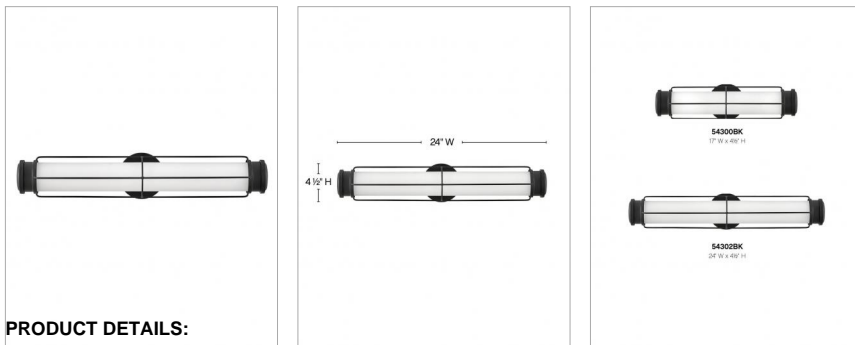

SAYLOR

54302BK

MEDIUM LED SCONCE

Saylor's classic look epitomizes nautical chic. Etched opal glass, striking cross bars, and bold end caps merge with LED technology without sacrificing timeless appeal. This transitional silhouette can be mounted horizontally or vertically with an Invisimount system. Offered in three finishes, Black, Heritage Brass and Polished Nickel, Saylor is sure to add a maritime flair to any space.

DETAILS	
FINISH:	Black
MATERIAL:	Steel
GLASS:	Etched Opal

DIMENSIONS	
WIDTH:	24"
HEIGHT:	4.5"
WEIGHT:	1.8 lbs.
BACK PLATE:	4.5" Dia.
EXTENSION:	5.3"
TOP TO OUTLET:	2.25"

LIGHT SOURCE	
LIGHT SOURCE:	Integrated LED
LED NAME:	E2G24W7WI
WATTAGE:	24w LED *Included
VOLTAGE:	120v
COLOR TEMP:	3000
LUMENS:	2100
CRI:	95
INCANDESCENT EQUIVALENCY:	2 x 75w
DIMMABLE:	Yes - CL Type Dimmer (SSL7A)

SHIPPING	
CARTON LENGTH:	26.8"
CARTON WIDTH:	11.3"
CARTON HEIGHT:	7.5"
CARTON WEIGHT:	2.6 lbs.

PRODUCT DETAILS:

- Mounting hardware is hidden on the backplate to ensure a clean silhouette.
- Fixture can be mounted vertically
- Fixture can be mounted horizontally.
- Suitable for use in damp locations as defined by NEC and CEC. Meets United States UL Underwriters Laboratories & CSA Canadian Standards Association Product Safety Standards
- Meets California Energy Commission 2013 & 2016 Title regulations/JA8
- LED components carry a 5-year limited warranty
- Merging the best of traditional and modern elements, with a sophisticated and streamlined look
- Striking black finish enhances design