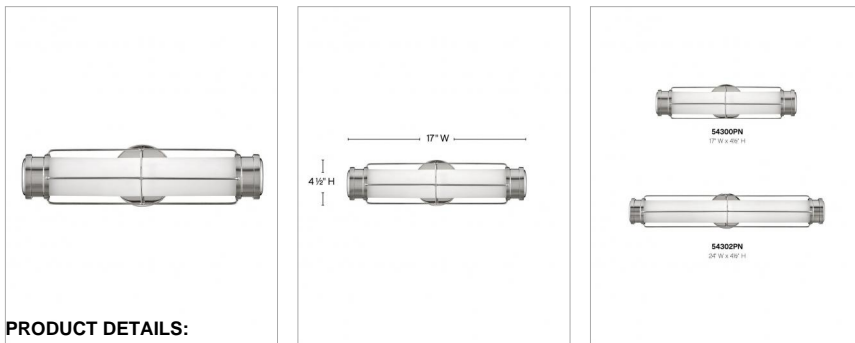

SAYLOR

54300PN

SMALL LED SCONCE

Saylor's classic look epitomizes nautical chic. Etched opal glass, striking cross bars, and bold end caps merge with LED technology without sacrificing timeless appeal. This transitional silhouette can be mounted horizontally or vertically with an Invisimount system. Offered in three finishes, Black, Heritage Brass and Polished Nickel, Saylor is sure to add a maritime flair to any space.

DETAILS	
FINISH:	Polished Nickel
MATERIAL:	Steel
GLASS:	Etched Opal

DIMENSIONS	
WIDTH:	17"
HEIGHT:	4.5"
WEIGHT:	1.4 lbs.
BACK PLATE:	4.5" Dia.
EXTENSION:	5.3"
TOP TO OUTLET:	2.25"

LIGHT SOURCE	
LIGHT SOURCE:	Integrated LED
LED NAME:	EL2G16W7WI
WATTAGE:	16w LED *Included
VOLTAGE:	120v
COLOR TEMP:	3000
LUMENS:	1400
CRI:	95
INCANDESCENT EQUIVALENCY:	1 x 100w
DIMMABLE:	Yes - CL Type Dimmer (SSL7A)

SHIPPING	
CARTON LENGTH:	20"
CARTON WIDTH:	11.3"
CARTON HEIGHT:	7.5"
CARTON WEIGHT:	2.1 lbs.

PRODUCT DETAILS:

- Mounting hardware is hidden on the backplate to ensure a clean silhouette.
- Fixture can be mounted vertically
- Fixture can be mounted horizontally.
- Suitable for use in damp locations as defined by NEC and CEC. Meets United States UL Underwriters Laboratories & CSA Canadian Standards Association Product Safety Standards
- Meets California Energy Commission 2013 & 2016 Title regulations/JA8
- LED components carry a 5-year limited warranty
- Merging the best of traditional and modern elements, with a sophisticated and streamlined look
- Gleaming luxe polished nickel finish