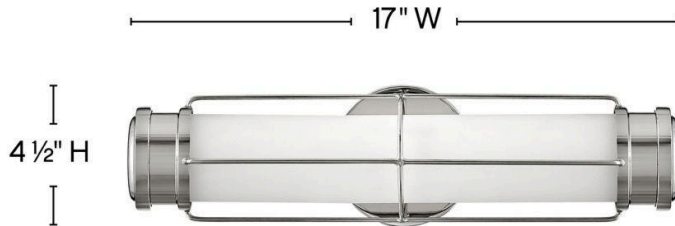

SAYLOR

54300PN

SMALL LED SCONCE

Saylor's classic look epitomizes nautical chic. Etched opal glass, striking cross bars, and bold end caps merge with LED technology without sacrificing timeless appeal. This transitional silhouette can be mounted horizontally or vertically with an Invisimount system. Offered in three finishes, Black, Heritage Brass and Polished Nickel, Saylor is sure to add a maritime flair to any space.

DETAILS	
FINISH:	Polished Nickel
MATERIAL:	Steel
GLASS:	Etched Opal

DIMENSIONS	
WIDTH:	17"
HEIGHT:	4.5"
WEIGHT:	1.4 lbs.
BACK PLATE:	4.5" Dia.
EXTENSION:	5.3"
TOP TO OUTLET:	2.25"

LIGHT SOURCE	
LIGHT SOURCE:	Integrated LED
LED NAME:	EL2G16W7WI
WATTAGE:	16w LED *Included
VOLTAGE:	120v
COLOR TEMP:	3000
LUMENS:	1400
CRI:	95
INCANDESCENT EQUIVALENCY:	1 x 100w
DIMMABLE:	Yes - CL Type Dimmer (SSL7A)

SHIPPING	
CARTON LENGTH:	20"
CARTON WIDTH:	11.3"
CARTON HEIGHT:	7.5"
CARTON WEIGHT:	2.1 lbs.

PRODUCT DETAILS:

- Mounting hardware is hidden on the backplate to ensure a clean silhouette.
- Fixture can be mounted vertically
- Fixture can be mounted horizontally.
- Suitable for use in damp locations as defined by NEC and CEC. Meets United States UL Underwriters Laboratories & CSA Canadian Standards Association Product Safety Standards
- Meets California Energy Commission 2013 & 2016 Title regulations/JA8
- LED components carry a 5-year limited warranty
- Merging the best of traditional and modern elements, with a sophisticated and streamlined look
- Gleaming luxe polished nickel finish