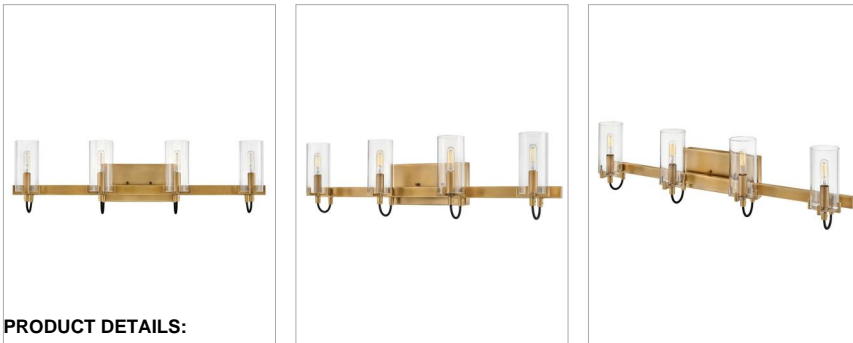

### FOUR LIGHT VANITY

A versatile beauty, Ryden is perfect for an array of interiors, including updated traditional and transitional décor. Distinguished details include heavy cast prongs that hold clear glass shades.

DETAILS	
FINISH:	Heritage Brass
MATERIAL:	Steel
GLASS:	Clear

DIMENSIONS	
WIDTH:	30"
HEIGHT:	8.3"
WEIGHT:	4.8lb
BACK PLATE:	7"W X 4.5"H
EXTENSION:	5.5"
TOP TO OUTLET:	4.75"

LIGHT SOURCE	
LIGHT SOURCE:	LED Lamp
WATTAGE:	4-5w Cand. LED, 60w Equiv.
VOLTAGE:	120v

#### PRODUCT DETAILS:

- This fixture must be installed with shades/glass facing up toward the ceiling.
- Suitable for use in damp locations as defined by NEC and CEC. Meets United States UL Underwriters Laboratories & CSA Canadian Standards Association Product Safety Standards
- Shown with T-style bulbs (not included)
- Merging the best of traditional and modern elements, with a sophisticated and streamlined look
- Classic gleaming light brass finish