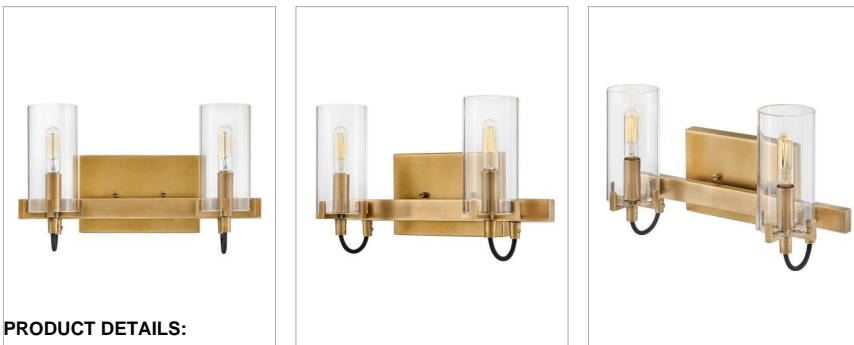

### TWO LIGHT VANITY

A versatile beauty, Ryden is perfect for an array of interiors, including updated traditional and transitional décor. Distinguished details include heavy cast prongs that hold clear glass shades.

DETAILS	
FINISH:	Heritage Brass
MATERIAL:	Steel
GLASS:	Clear

DIMENSIONS	
WIDTH:	13.8"
HEIGHT:	8.3"
WEIGHT:	2.8lb
BACK PLATE:	7"W X 4.5"H
EXTENSION:	5.5"
TOP TO OUTLET:	4.75"

LIGHT SOURCE	
LIGHT SOURCE:	LED Lamp
WATTAGE:	2-5w Cand. LED, 60w Equiv.
VOLTAGE:	120v

#### PRODUCT DETAILS:

- This fixture must be installed with shades/glass facing up toward the ceiling.
- Suitable for use in damp locations as defined by NEC and CEC. Meets United States UL Underwriters Laboratories & CSA Canadian Standards Association Product Safety Standards
- T9 or T10 bulbs required (not included)
- Merging the best of traditional and modern elements, with a sophisticated and streamlined look
- Classic gleaming light brass finish