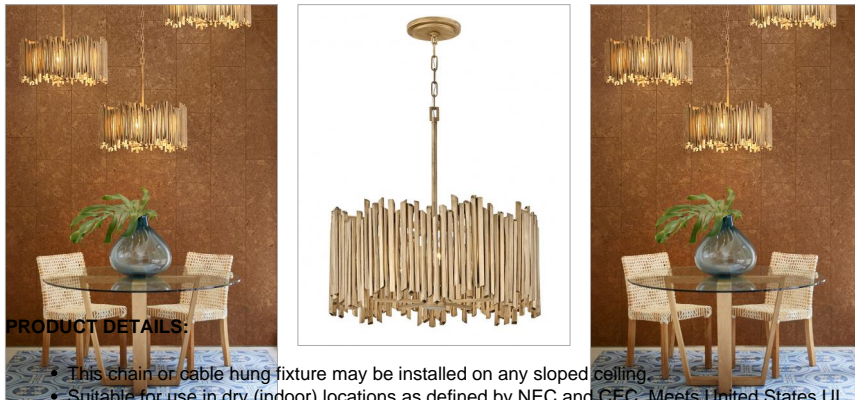

SHIPPING

CARTON LENGTH:	27.5"
CARTON WIDTH:	27.5"
CARTON HEIGHT:	15.5"
CARTON WEIGHT:	41.8 lbs.

PRODUCT DETAILS:

- This chain or cable hung fixture may be installed on any sloped ceiling.
- Suitable for use in dry (indoor) locations as defined by NEC and CEC. Meets United States UL Underwriters Laboratories & CSA Canadian Standards Association Product Safety Standards
- The Lisa McDennon Collection offers a striking mix of edgy, sculptural silhouettes that incorporate modern, organic elements and luxe materials, brought to life by her innovative and original point of view.
- Bold silhouette with dramatic details creates a modern statement
- Luxurious gold finish with opulent sheen
- Please refer to Hinkley's Warranty for complete product warranty details; some warranty limitations may apply.

HINKLEY

HINKLEY
33000 Pin Oak Parkway
Avon Lake, OH 44012

PHONE: (440) 653-5500
Toll Free: 1 (800) 446-5539

hinkley.com