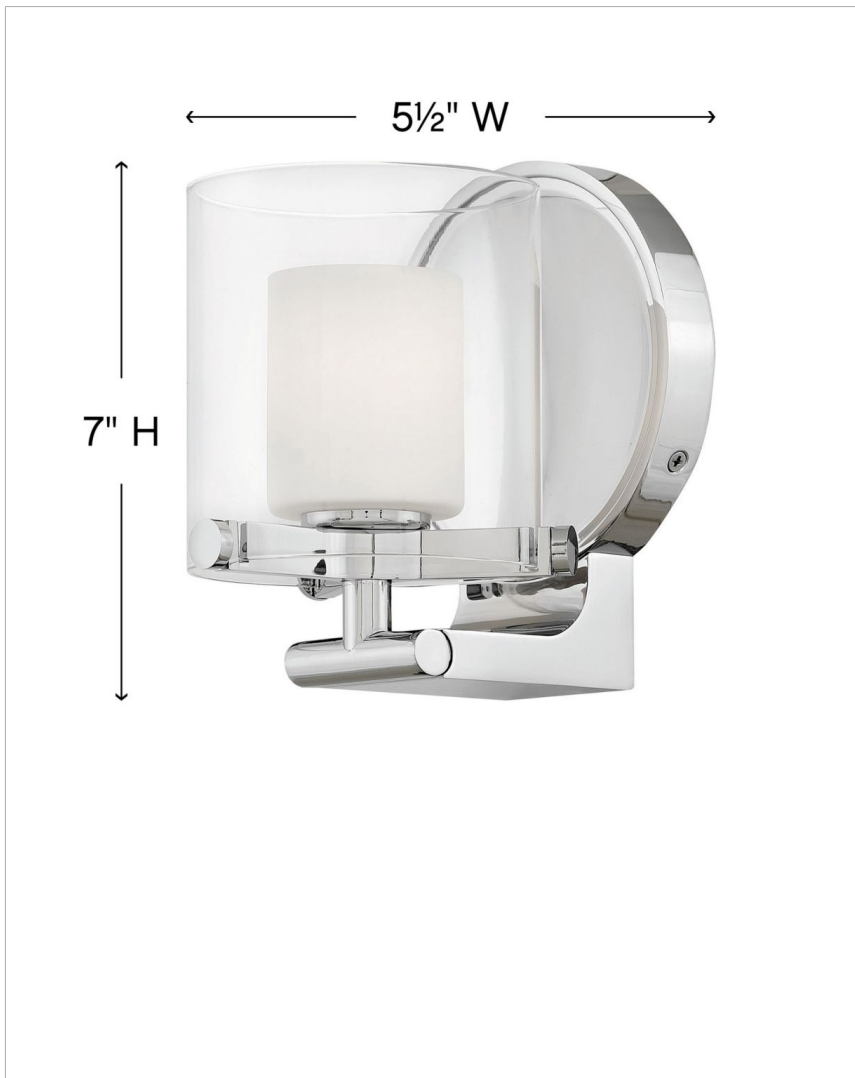

## 5490CM

### SINGLE LIGHT VANITY

Spanning a variety of styles, Rixon adds a unique flair to any bathroom space. Uniting industrial, mid-century modern and traditional elements, Rixon boldly merges elegant double-glass shades, decorative knobs and robust cast arms for a sleek, stylish statement.

DETAILS	
FINISH:	Chrome
MATERIAL:	Steel
GLASS:	Clear Outer Glass Etch Opal Inner Glass

DIMENSIONS	
WIDTH:	5.5"
HEIGHT:	7"
WEIGHT:	3 lbs.
BACK PLATE:	5.5" Dia.
EXTENSION:	6.3"
TOP TO OUTLET:	2.75"

LIGHT SOURCE	
LIGHT SOURCE:	Socket
WATTAGE:	1-60w G-9
VOLTAGE:	120v

#### PRODUCT DETAILS:

- Mounting hardware is hidden on the backplate to ensure a clean silhouette.
- This fixture must be installed with shades facing up toward the ceiling.
- Suitable for use in damp locations as defined by NEC and CEC. Meets United States UL Underwriters Laboratories & CSA Canadian Standards Association Product Safety Standards
- Distinctive mid-century modern elements merge with sleek and timeless forms for a vintage vibe with modern flair
- Sparkling chrome with reflective finish
- Please refer to Hinkley's Warranty for complete product warranty details; some warranty limitations may apply.