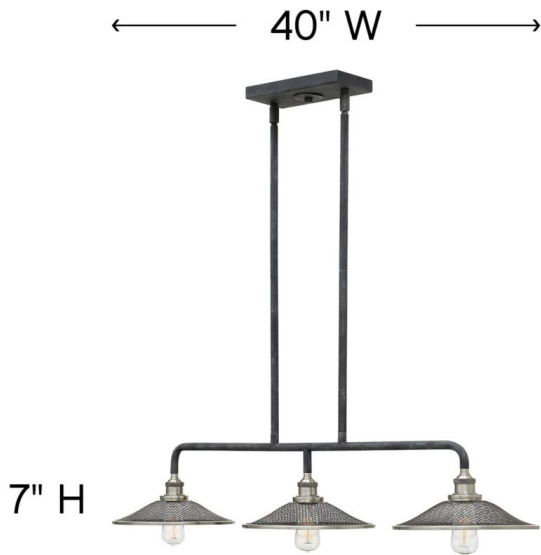

RIGBY

4364DZ

THREE LIGHT LINEAR

Rigby is inspired by the Americana barn light reborn as a chic interior retro classic. Features such as cast socket covers, mesh shades, canopy detail and two-tone finish options combine the best in both vintage and industrial design elements.

DETAILS

FINISH:	Aged Zinc
MATERIAL:	Steel

DIMENSIONS

WIDTH:	6.5"
HEIGHT:	20"
DEPTH:	10"
WEIGHT:	7.7 lbs.
TOP TO OUTLET:	0"

LIGHT SOURCE

LIGHT SOURCE:	Socket
WATTAGE:	3-60w Med.
VOLTAGE:	120v

MOUNTING

CANOPY:	4.75"W x 9"L
LEAD WIRE:	1 X 120"
MAX HEIGHT:	39.3"

SHIPPING

CARTON LENGTH:	34.5"
CARTON WIDTH:	12.5"
CARTON HEIGHT:	6.5"
CARTON WEIGHT:	9.3 lbs.

PRODUCT DETAILS:

- This fixture includes multiple down stems in various lengths to customize the installation height, including two 6" stems and four 12" stems.
- Suitable for use in dry (indoor) locations as defined by NEC and CEC. Meets United States UL Underwriters Laboratories & CSA Canadian Standards Association Product Safety Standards
- Ideal for vintage filament bulbs (not included)
- Angular lines, a bold finish, simple shape and sturdy details merge for a robust but pared down industrial design
- Rich gray tone
- Please refer to Hinkley's Warranty for complete product warranty details; some warranty limitations may apply.