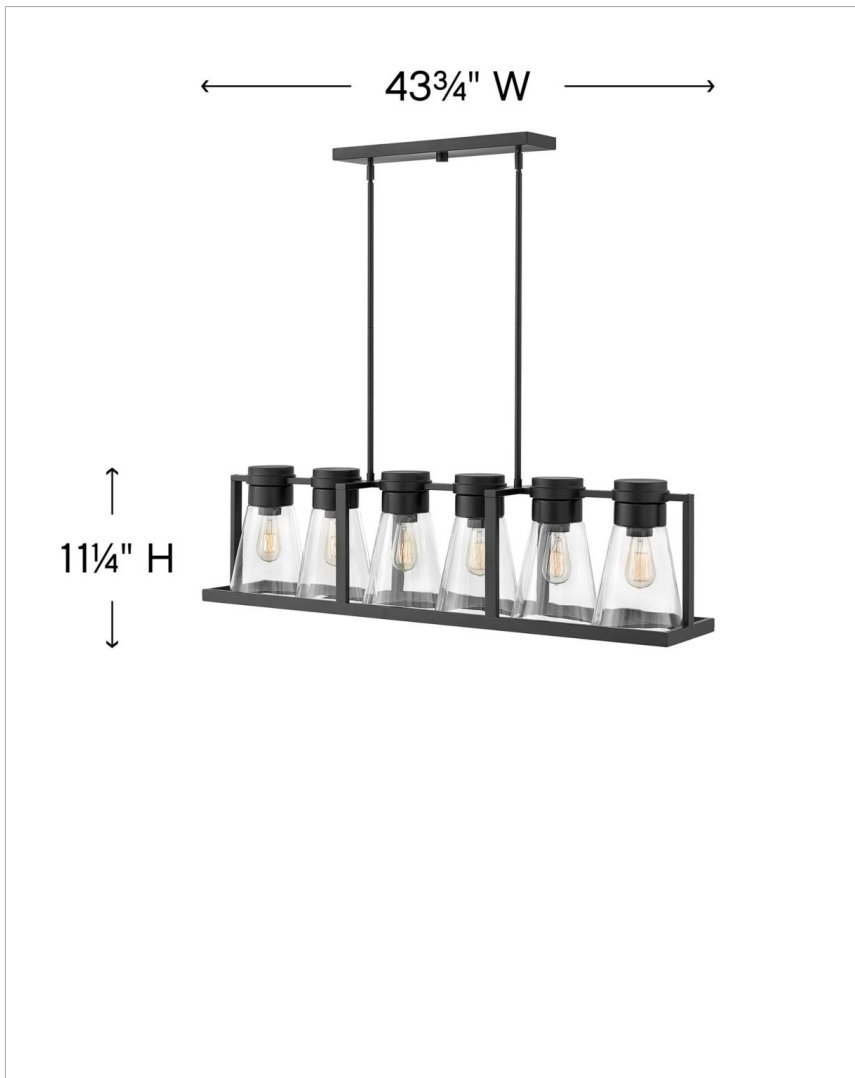

REFINERY

63306BK-CL

SIX LIGHT LINEAR

Refinery is a chic interpretation of modern-industrial design. A variety of stylish glass and finish options ensure this pared down style can seamlessly add a dash of retro-modern charm to any space.

DETAILS	
FINISH:	Black with Clear glass
MATERIAL:	Steel
GLASS:	Clear

DIMENSIONS	
WIDTH:	43.8"
HEIGHT:	11.3"
DEPTH:	8.3"
WEIGHT:	30 lbs.
TOP TO OUTLET:	0"

LIGHT SOURCE	
LIGHT SOURCE:	Socket
WATTAGE:	6-100w Med.
VOLTAGE:	120v

MOUNTING	
CANOPY:	4.75"W x 18.5"L
LEAD WIRE:	1 X 120"
MAX HEIGHT:	56"

SHIPPING	
CARTON LENGTH:	49"
CARTON WIDTH:	20.5"
CARTON HEIGHT:	14"
CARTON WEIGHT:	35 lbs.

PRODUCT DETAILS:

- This fixture includes multiple down stems in various lengths to customize the installation height, including four 6" stems and six 12" stems.
- Suitable for use in dry (indoor) locations as defined by NEC and CEC. Meets United States UL Underwriters Laboratories & CSA Canadian Standards Association Product Safety Standards
- Ideal for vintage filament bulbs (not included)
- Angular lines, a bold finish, simple shape and sturdy details merge for a robust but pared down industrial design
- Striking black finish enhances design
- Please refer to Hinkley's Warranty for complete product warranty details; some warranty limitations may apply.