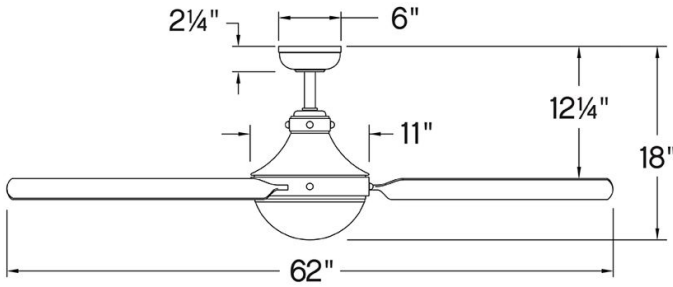

OLIVER

905962FHB-LWD

OLIVER 62" LED SMART FAN

DETAILS

FAN FINISH:	Heritage Brass
GLASS:	Polycarbonate Lens
BLADE COUNT:	3
SLOPE DEGREE:	20

DIMENSIONS

WIDTH:	62"
HEIGHT:	18"

LIGHT SOURCE

VOLTAGE:	120v
----------	------

MOUNTING

CANOPY:	6" Dia.
LEAD WIRE:	1 X 76"

SHIPPING

CARTON LENGTH:	29.1
CARTON WIDTH:	16.8
CARTON HEIGHT:	9.3

Sleek and eye-catching, Oliver's etched opal dome conceals integrated LEDs engineered to maximize light output. Slender blades are complemented by traditional styling and classic two-tone finishes. Wet-rated design is suitable for both interior and outdoor settings. Equipped with a 6-speed DC motor that is WiFi enabled and ready to connect right out of the box. Operated by the HIRO control or WiFi compatible with the Hinkley App.

PRODUCT DETAILS:

- This item includes a 6" down rod. Other various lengths of down rods are available and sold separately to customize the installation height.
- Suitable for use in wet (interior direct splash and outdoor direct rain or sprinkler) locations as defined by NEC and CEC. Meets United States UL Underwriters Laboratories.
- This item may be hung on a sloped ceiling
- For more information on how to control your ceiling fan via the Hinkley Home Automation App, [click here](#).
- Meets California Energy Commission Title regulations/JA8 when using the included LED bulb
- This product uses recyclable or limited packaging materials to help reduce waste.
- Fan Control included, HIRO Control - 6 Speed Reversing
- WiFi compatible with included fan control