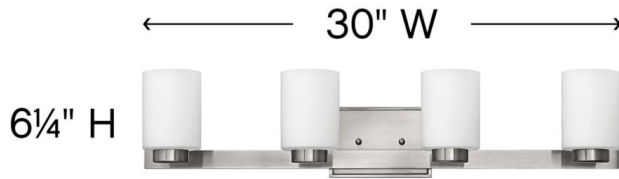

MILEY

5054BN

FOUR LIGHT VANITY

Miley's chic design complements a variety of decors with its sleek lines and elegant glass shape. The cast stepped back plate and cast glass holders in Chrome or Brushed Nickel finishes add to its beauty.

DETAILS	
FINISH:	Brushed Nickel
MATERIAL:	Metal
GLASS:	White Etched

DIMENSIONS	
WIDTH:	30"
HEIGHT:	6.3"
WEIGHT:	6 lbs.
BACK PLATE:	6.5"W X 4.5"H
EXTENSION:	5.5"
TOP TO OUTLET:	4"

LIGHT SOURCE	
LIGHT SOURCE:	Socket
WATTAGE:	4-60w G-9 *Included
VOLTAGE:	120v

SHIPPING	
CARTON LENGTH:	36"
CARTON WIDTH:	8"
CARTON HEIGHT:	7.5"
CARTON WEIGHT:	8 lbs.

PRODUCT DETAILS:

- Suitable for use in damp locations as defined by NEC and CEC. Meets United States UL Underwriters Laboratories & CSA Canadian Standards Association Product Safety Standards
- Merging the best of traditional and modern elements, with a sophisticated and streamlined look
- Classic matte brushed nickel finish
- Please refer to Hinkley's Warranty for complete product warranty details; some warranty limitations may apply.