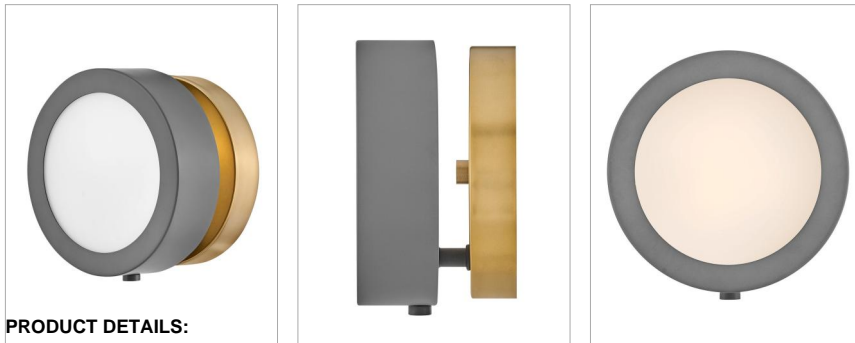

MERCER

3650DMG

SINGLE LIGHT SCONCE

Synonymous with vintage glamour, Mercer's mid-century modern design has a cool simplicity that blends robust metal construction and circular glass shades that emit a soft glow, creating a perfect accent for any décor. Mercer is available in multiple finishes.

DETAILS	
FINISH:	Dark Matte Grey
MATERIAL:	Steel
GLASS:	Etched Opal

DIMENSIONS	
WIDTH:	6.8"
HEIGHT:	6.8"
WEIGHT:	2lb
BACK PLATE:	6.75" Dia.
EXTENSION:	4"
TOP TO OUTLET:	3.5"

LIGHT SOURCE	
LIGHT SOURCE:	LED Lamp
WATTAGE:	1-5w Cand. LED, 60w Equiv.
VOLTAGE:	120v

SHIPPING	
CARTON LENGTH:	9.5
CARTON WIDTH:	9.5
CARTON HEIGHT:	6.5
CARTON WEIGHT:	2.5

PRODUCT DETAILS:

- Suitable for use in damp locations as defined by NEC and CEC. Meets United States UL Underwriters Laboratories & CSA Canadian Standards Association Product Safety Standards
- Fixture is ADA compliant and adheres to the standards and guidelines listed by the Americans with Disabilities Act
- Merging the best of traditional and modern elements, with a sophisticated and streamlined silhouette perfect for any space
- Rich gray tone