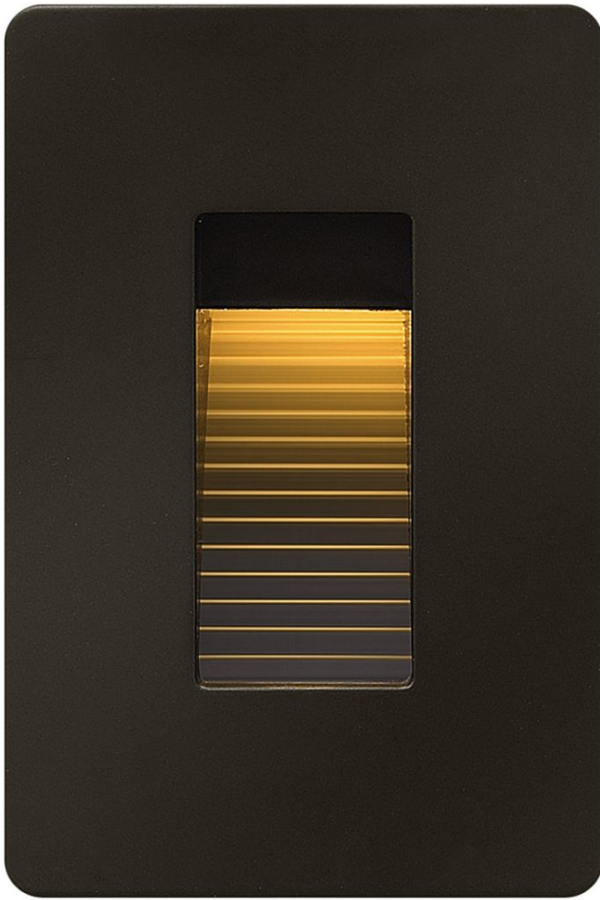

LUNA LED STEP 120V

58504BZ

LUNA STEP LIGHT 120V VERTICAL

The Luna step light is the perfect addition to any interior or exterior lighting plan and complements the Hinkley Luna outdoor lantern collection. A contemporary styled radius front die cast faceplate is included. The Luna step light is compatible with any decorator style faceplate and is easily retrofitted to any gang/receptacle location.

DETAILS	
FINISH:	Bronze
MATERIAL:	Zinc-Aluminum Alloy

DIMENSIONS	
WIDTH:	3"
HEIGHT:	4.5"
WEIGHT:	0.7 lbs.
EXTENSION:	0.5"
TOP TO OUTLET:	0"

LIGHT SOURCE	
LIGHT SOURCE:	Integrated LED
LED NAME:	LS-20
WATTAGE:	4w LED *Included
VOLTAGE:	120v
COLOR TEMP:	2700
LUMENS:	240
CRI:	90
INCANDESCENT EQUIVALENCY:	1 x 20w
DIMMABLE:	Yes - CL Type Dimmer (SSL7A)

MOUNTING	
LEAD WIRE:	1 X 6"

SHIPPING	
CARTON LENGTH:	2.5"
CARTON WIDTH:	3.3"
CARTON HEIGHT:	5"
CARTON WEIGHT:	1 lbs.

PRODUCT DETAILS:

- Suitable for use in wet (interior direct splash and outdoor direct rain or sprinkler) locations as defined by NEC and CEC. Meets United States UL Underwriters Laboratories & CSA Canadian Standards Association Product Safety Standards
- Rated for both indoor and outdoor use
- Fixture is ADA compliant and adheres to the standards and guidelines listed by the Americans with Disabilities Act.
- Photometrics are based off engine photometrics at various mounting heights.
- Fits a standard gang junction box
- LED integrated components carry a 10-year limited warranty
- Warm rich light bronze tone
- Please refer to Hinkley's Warranty for complete product warranty details; some warranty limitations may apply.