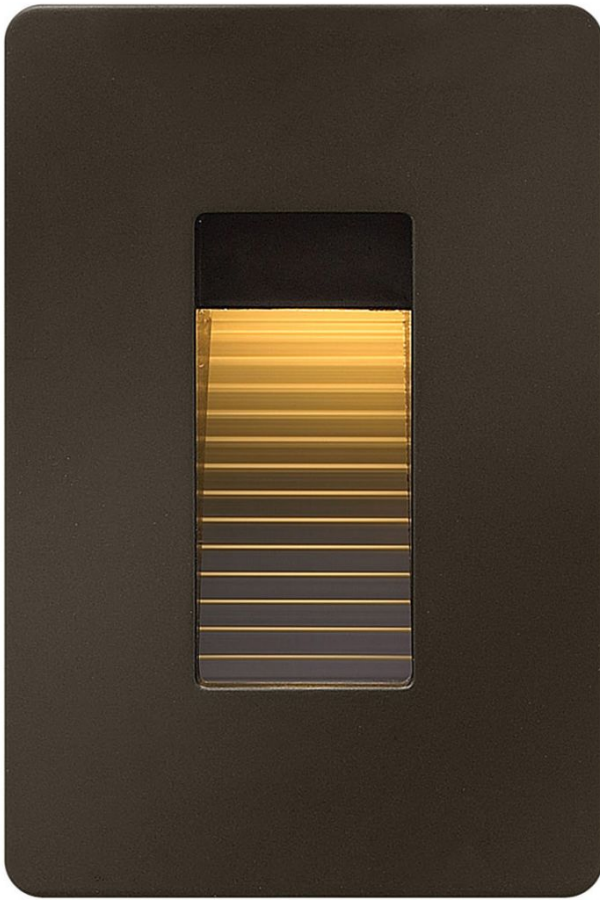

LUNA LED STEP 120V

58504BZ3K

LUNA STEP LIGHT 120V VERTICAL 3000K

The Luna step light is the perfect addition to any interior or exterior lighting plan and complements the Hinkley Luna outdoor lantern collection. A contemporary styled radius front die cast faceplate is included. The Luna step light is compatible with any decorator style faceplate and is easily retrofitted to any gang/receptacle location.

DETAILS	
FINISH:	Bronze
MATERIAL:	Zinc-Aluminum Alloy

DIMENSIONS	
WIDTH:	3"
HEIGHT:	4.5"
WEIGHT:	0.7 lbs.
EXTENSION:	0.5"
TOP TO OUTLET:	0"

LIGHT SOURCE	
LIGHT SOURCE:	Integrated LED
LED NAME:	LS-20-30
WATTAGE:	4w LED *Included
VOLTAGE:	120v
COLOR TEMP:	3000
LUMENS:	240
CRI:	90
INCANDESCENT EQUIVALENCY:	1 x 20w
DIMMABLE:	Yes - CL Type Dimmer (SSL7A)

MOUNTING	
LEAD WIRE:	1 x 6"

SHIPPING	
CARTON LENGTH:	2.5"
CARTON WIDTH:	3.3"
CARTON HEIGHT:	5"
CARTON WEIGHT:	1 lbs.

PRODUCT DETAILS:

- Suitable for use in wet (interior direct splash and outdoor direct rain or sprinkler) locations as defined by NEC and CEC. Meets United States UL Underwriters Laboratories & CSA Canadian Standards Association Product Safety Standards
- Rated for both indoor and outdoor use
- Fixture is ADA compliant and adheres to the standards and guidelines listed by the Americans with Disabilities Act.
- Photometrics are based off engine photometrics at various mounting heights.
- Fits a standard gang junction box
- LED integrated components carry a 10-year limited warranty
- Warm rich light bronze tone
- Please refer to Hinkley's Warranty for complete product warranty details; some warranty limitations may apply.

HINKLEY

HINKLEY
33000 Pin Oak Parkway
Avon Lake, OH 44012

PHONE: (440) 653-5500
Toll Free: 1 (800) 446-5539

hinkley.com