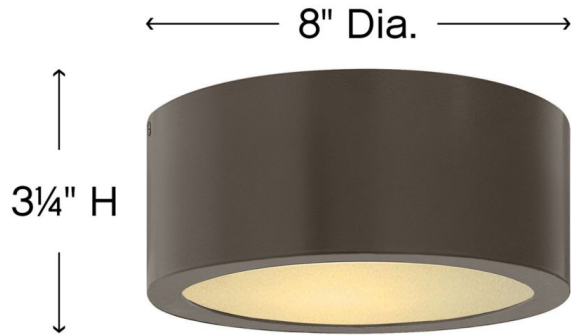

LUNA

1665BZ

SMALL FLUSH MOUNT

Luna is a modern collection of solid aluminum fixtures offered in a unique combination of contemporary styles, including sleek wall lanterns. Luna also offers chic pocket wall sconces and compact ceiling mounts that are ideal for indoors or out.

DETAILS	
FINISH:	Bronze
MATERIAL:	Extruded Aluminum
GLASS:	Etched Lens

DIMENSIONS	
WIDTH:	8"
HEIGHT:	3.3"
WEIGHT:	2 lbs.
TOP TO OUTLET:	0"

LIGHT SOURCE	
LIGHT SOURCE:	Integrated LED
LED NAME:	LC1-60
WATTAGE:	7.50w LED *Included
VOLTAGE:	120v
COLOR TEMP:	3000
LUMENS:	600
CRI:	96
INCANDESCENT EQUIVALENCY:	1 x 60w
DIMMABLE:	Yes - CL Type Dimmer (SSL7A), 0-10V on 277VAC

MOUNTING	
CANOPY:	8" Dia.

SHIPPING	
CARTON LENGTH:	10.5"
CARTON WIDTH:	6.5"
CARTON HEIGHT:	11.5"
CARTON WEIGHT:	3 lbs.

PRODUCT DETAILS:

- Suitable for use in wet (interior direct splash and outdoor direct rain or sprinkler) locations as defined by NEC and CEC. Meets United States UL Underwriters Laboratories & CSA Canadian Standards Association Product Safety Standards
- Meets California Energy Commission 2016 Title regulations/JA8
- Fixture is Dark Sky compliant and engineered to minimize light glare upward into the night sky.
- Equipped with a 120/277 universal driver. 0-10 dimming.
- 2 year finish warranty
- LED components carry a 5-year limited warranty
- Bold lines and a clean, minimalist style complement contemporary architecture
- Warm rich light bronze tone