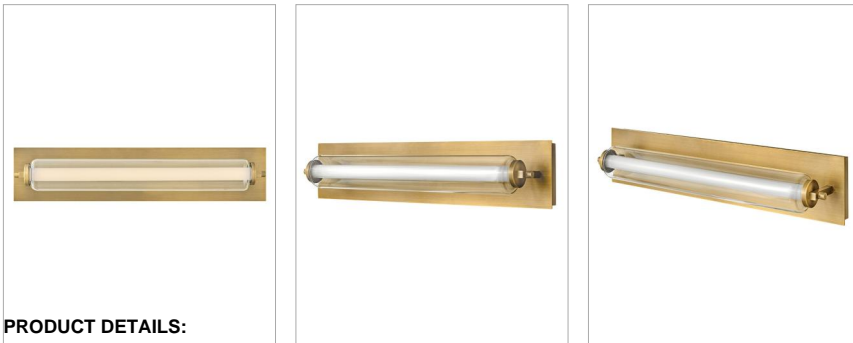

LUCIEN

52022LCB

MEDIUM LED VANITY

Lucien possesses a refined architectural style for updated traditional and transitional interiors. The integrated LED light source is layered within a cylindrical-shaped clear outer glass and is designed to stand out against a Lacquered Brass or Black backplate for a bold, rich, and timeless look. For added customization, this sconce can be mounted horizontally or vertically.

DETAILS	
FINISH:	Lacquered Brass
MATERIAL:	Steel
GLASS:	Clear & Etched Opal

DIMENSIONS	
WIDTH:	24"
HEIGHT:	5"
WEIGHT:	7lb
BACK PLATE:	23.75"W X 4.75"H
EXTENSION:	4.8"
TOP TO OUTLET:	2.5"

LIGHT SOURCE	
LIGHT SOURCE:	Integrated LED
LED NAME:	D50060
VOLTAGE:	120v
COLOR TEMP:	3000
CRI:	90
INCANDESCENT EQUIVALENCY:	2 x 75w
DIMMABLE:	Yes - CL Type Dimmer (SSL7A)

SHIPPING	
CARTON LENGTH:	27.5
CARTON WIDTH:	11
CARTON HEIGHT:	8.5
CARTON WEIGHT:	9

PRODUCT DETAILS:

- Fixture can be mounted horizontally or vertically
- Suitable for use in damp locations as defined by NEC and CEC. Meets United States UL Underwriters Laboratories & CSA Canadian Standards Association Product Safety Standards
- Meets California Energy Commission 2013 & 2016 Title regulations/JA8
- LED components carry a 5-year limited warranty
- Merging the best of traditional and modern elements, with a sophisticated and streamlined look
- Classic gleaming light brass finish