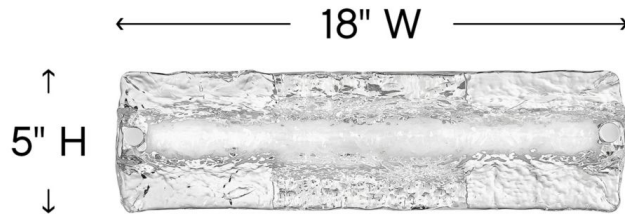

## 52092CM

### SMALL LED VANITY

A gentle wave of thick lava glass washes over the chrome base and integrated LED to create a soothing, wall-grazing light that smoothly transforms a space. Lucent features a minimalist profile, yet the exceptional light pattern makes a maximum impression. Invisi-mount system ensures the look stays clean and contemporary

DETAILS	
FINISH:	Chrome
MATERIAL:	Steel
GLASS:	Lava

DIMENSIONS	
WIDTH:	18"
HEIGHT:	5"
WEIGHT:	5.5 lbs.
BACK PLATE:	7"W X 5"H
EXTENSION:	3"
TOP TO OUTLET:	2.5"

LIGHT SOURCE	
LIGHT SOURCE:	Integrated LED
LED NAME:	LEVO56-304
WATTAGE:	20w LED *Included
VOLTAGE:	120v
COLOR TEMP:	3000
LUMENS:	1700
CRI:	92
INCANDESCENT EQUIVALENCY:	1 x 100w
DIMMABLE:	Yes - CL Type Dimmer (SSL7A)