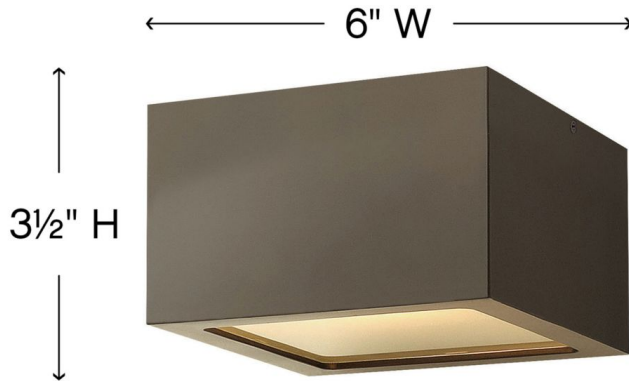

### SMALL FLUSH MOUNT

A collection of sleek designs, Kube's contemporary style featuring solid aluminum construction provides a chic, minimalist statement to complement a variety of exteriors.

DETAILS	
FINISH:	Bronze
MATERIAL:	Extruded Aluminum
GLASS:	Etched Lens

DIMENSIONS	
WIDTH:	6"
HEIGHT:	3.5"
WEIGHT:	2 lbs.
TOP TO OUTLET:	0"

LIGHT SOURCE	
LIGHT SOURCE:	Integrated LED
LED NAME:	LC1-60
WATTAGE:	7.50w LED *Included
VOLTAGE:	120v
COLOR TEMP:	3000
LUMENS:	600
CRI:	96
INCANDESCENT EQUIVALENCY:	1 x 60w
DIMMABLE:	Yes - CL Type Dimmer (SSL7A), 0-10V on 277VAC