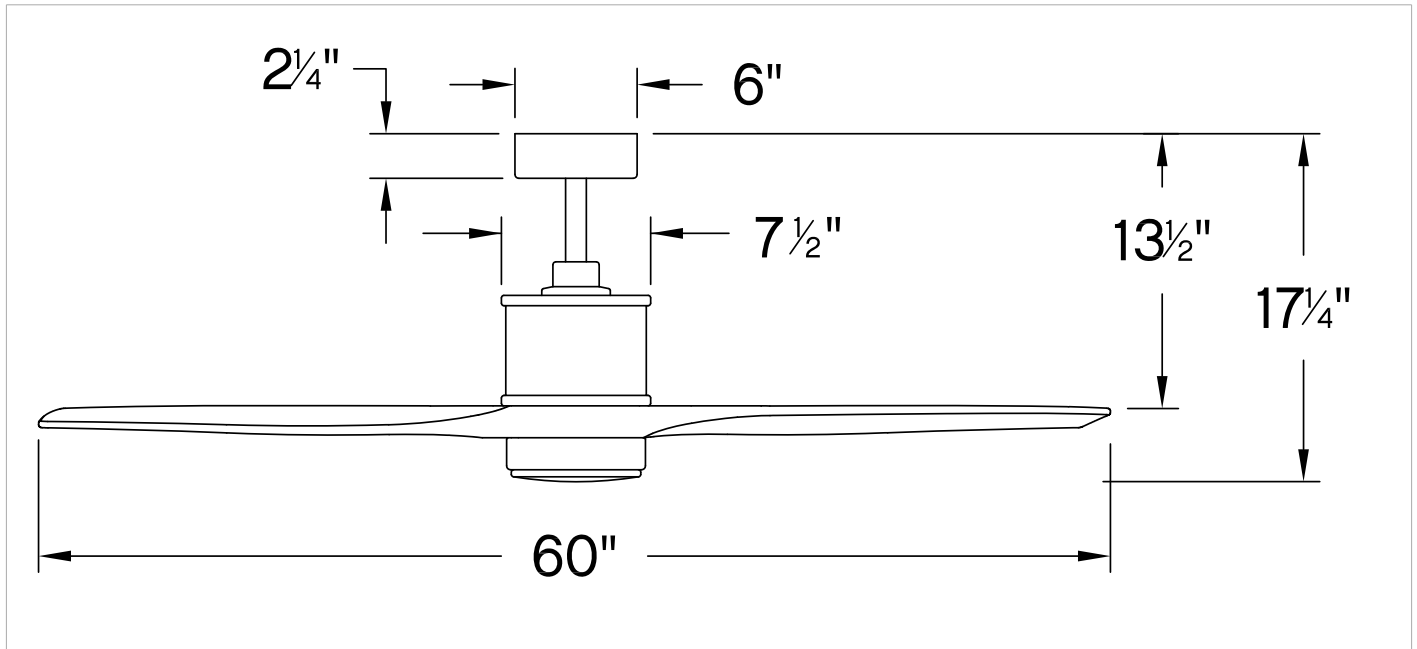

HOVER 60" LED FAN

900760FWK-LWD

PERFORMANCE SPECIFICATIONS	STANDARD	
	HIGH SPEED	AVERAGE SPEED
Airflow	7118	4714
EnergyUse	28.5	18
EnergyCost	8	5
Efficiency	249	267
AMPS	0.37	0.21
RPMS	150	98

HINKLEY

HINKLEY
33000 Pin Oak Parkway
Avon Lake, OH 44012

PHONE: (440) 653-5500
Toll Free: 1 (800) 446-5539

hinkley.com