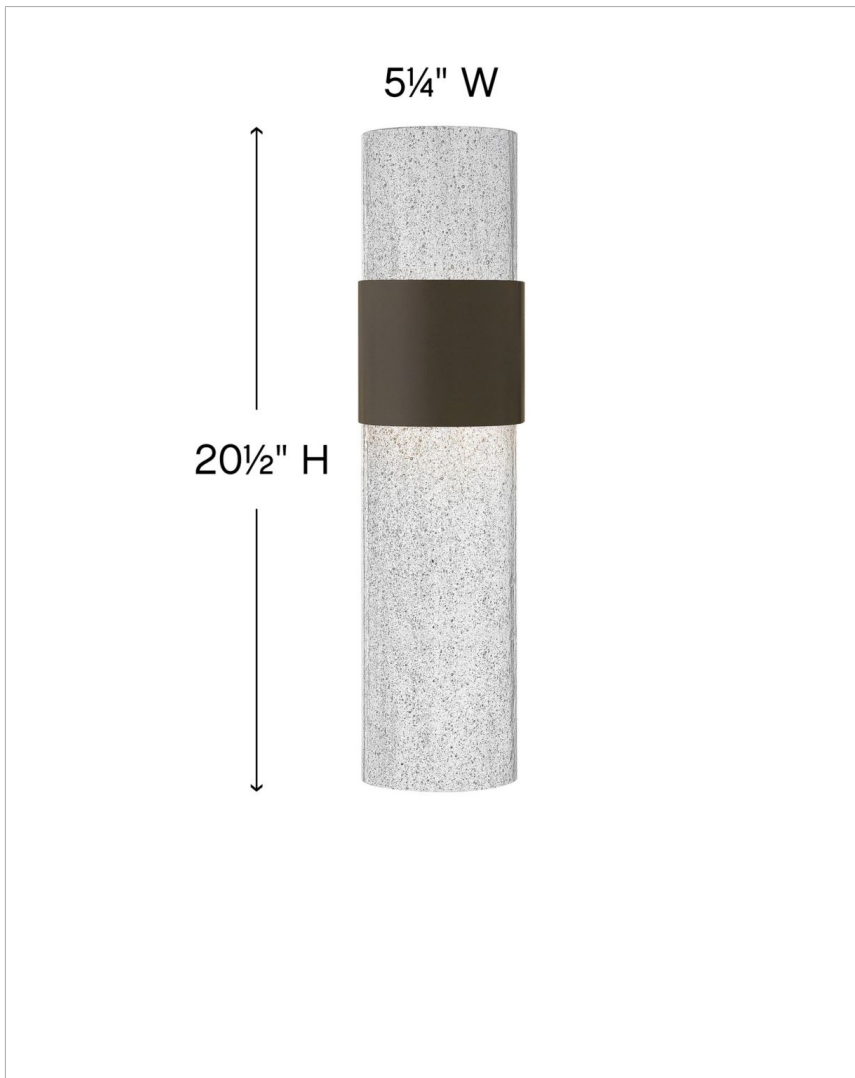

HORIZON

2895KZ

LARGE WALL MOUNT LANTERN

Horizon's simple elegance emphasizes its dominant expanse of clear seedy glass finished with a flame polished edge. This versatile fixture is constructed of die-cast aluminum and can be mounted horizontally, vertically or on the ceiling. The center band is uniquely adjustable to allow flexible mounting options. The open top and bottom maximizes the output of the dimmable LED light source.

DETAILS	
FINISH:	Buckeye Bronze
MATERIAL:	Aluminum
GLASS:	Clear Seedy

DIMENSIONS	
WIDTH:	5.3"
HEIGHT:	20.5"
WEIGHT:	3.5 lbs.
BACK PLATE:	5"W X 4.5"H
EXTENSION:	3.8"
TOP TO OUTLET:	10.25"

LIGHT SOURCE	
LIGHT SOURCE:	Integrated LED
LED NAME:	LESF-2
WATTAGE:	12w LED *Included
VOLTAGE:	120v
COLOR TEMP:	3000
LUMENS:	800
CRI:	90
INCANDESCENT EQUIVALENCY:	1 x 60w
DIMMABLE:	Yes - CL Type Dimmer (SSL7A)

SHIPPING	
CARTON LENGTH:	10"
CARTON WIDTH:	8.5"
CARTON HEIGHT:	24"
CARTON WEIGHT:	5 lbs.

PRODUCT DETAILS:

- Fixture can be mounted horizontally.
- Suitable for use in wet (interior direct splash and outdoor direct rain or sprinkler) locations as defined by NEC and CEC. Meets United States UL Underwriters Laboratories & CSA Canadian Standards Association Product Safety Standards
- Meets California Energy Commission 2016 Title regulations/JA8
- Fixture is ADA compliant and adheres to the standards and guidelines listed by the Americans with Disabilities Act.
- Exclusively available in High Performance LED
- Multiple top to outlet measurements with adjustable glass positioning
- 2 year finish warranty
- LED components carry a 5-year limited warranty