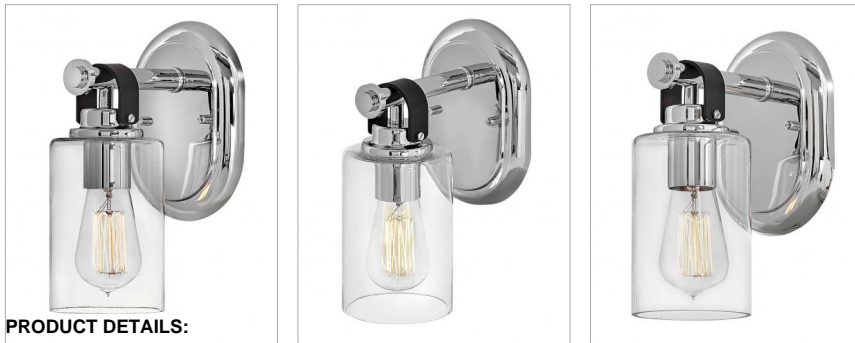

HALSTEAD

52880CM

SINGLE LIGHT VANITY

Halstead evokes Modern Americana at its finest. Designed with an equestrian flare in mind, a faux leather finished strap reinforces a rustic simplicity that harmonizes with the modern refinement of clear glass shades. Offered in a Chrome or Heritage Brass finish, Halstead's versatility makes it the perfect "anywhere" design.

DETAILS	
FINISH:	Chrome
MATERIAL:	Steel
GLASS:	Clear

DIMENSIONS	
WIDTH:	5"
HEIGHT:	10.3"
WEIGHT:	1.9 lbs.
BACK PLATE:	7"W x 5"H
EXTENSION:	6.5"
TOP TO OUTLET:	3.5"

LIGHT SOURCE	
LIGHT SOURCE:	Socket
WATTAGE:	1-100w Med.
VOLTAGE:	120v

SHIPPING	
CARTON LENGTH:	8.5"
CARTON WIDTH:	6.9"
CARTON HEIGHT:	13.6"
CARTON WEIGHT:	3.3 lbs.

PRODUCT DETAILS:

- Fixture can be mounted either up or down
- Suitable for use in damp locations as defined by NEC and CEC. Meets United States UL Underwriters Laboratories & CSA Canadian Standards Association Product Safety Standards
- Ideal for vintage filament bulbs (not included)
- Artisanal details, a rich finish and artisanal elements add warm rustic style
- Merging the best of traditional and modern elements, with a sophisticated and streamlined look
- Sparkling chrome with reflective finish
- Please refer to Hinkley's Warranty for complete product warranty details; some warranty limitations may apply.