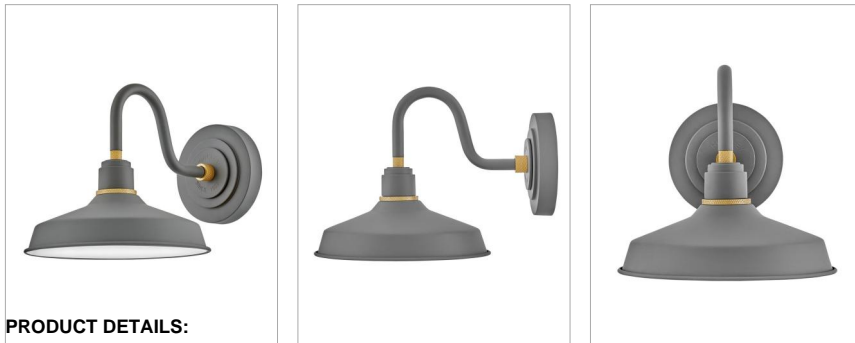

PRODUCT DETAILS:

- Suitable for use in wet (outdoor direct rain or sprinkler) locations as defined by NEC and CEC. Meets United States UL Underwriters Laboratories & CSA Canadian Standards Association Product Safety Standards
- Fixture is Dark Sky compliant and engineered to minimize light glare upward into the night sky
- 2 year finish warranty
- Angular lines, a bold finish and robust details create an industrial edge to add flair to any type of façade
- Rich gray tone

HINKLEY

HINKLEY
33000 Pin Oak Parkway
Avon Lake, OH 44012

PHONE: (440) 653-5500
Toll Free: 1 (800) 446-5539

hinkley.com