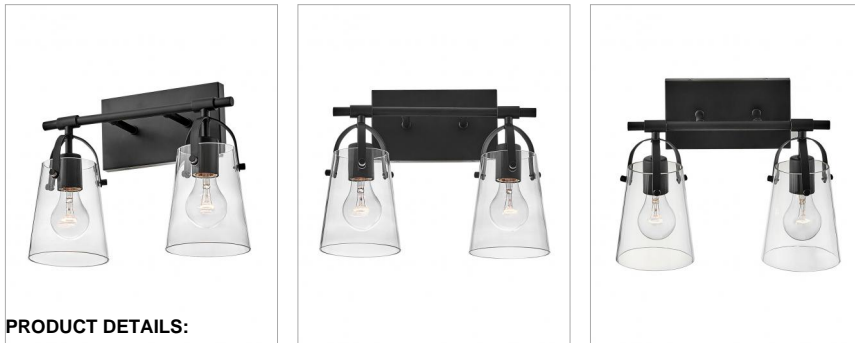

FOSTER

5132BK

TWO LIGHT VANITY

Clean and airy, Foster breathes composed simplicity into a bath space. Softly tapered clear glass, suspended from an arched handle, adds pizzazz to its transitional shape. Ideal for filament bulbs.

DETAILS	
FINISH:	Black
MATERIAL:	Steel
GLASS:	Clear

DIMENSIONS	
WIDTH:	13.8"
HEIGHT:	10.8"
WEIGHT:	3.1 lbs.
BACK PLATE:	8"W x 4.5"H
EXTENSION:	6.5"
TOP TO OUTLET:	2.25"

LIGHT SOURCE	
LIGHT SOURCE:	Socket
WATTAGE:	2-100w Med.
VOLTAGE:	120v

SHIPPING	
CARTON LENGTH:	14.3"
CARTON WIDTH:	7.5"
CARTON HEIGHT:	13.3"
CARTON WEIGHT:	4.2 lbs.

PRODUCT DETAILS:

- Mounting hardware is hidden on the backplate to ensure a clean silhouette.
- Fixture can be mounted either up or down
- Suitable for use in damp locations as defined by NEC and CEC. Meets United States UL Underwriters Laboratories & CSA Canadian Standards Association Product Safety Standards
- Merging the best of traditional and modern elements, with a sophisticated and streamlined look
- Striking black finish enhances design
- Please refer to Hinkley's Warranty for complete product warranty details; some warranty limitations may apply.