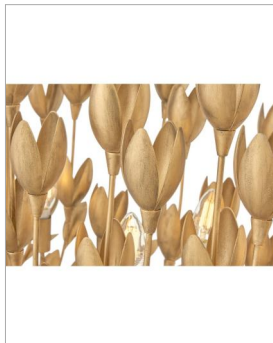

PRODUCT DETAILS:

- This chain or cable hung fixture may be installed on any sloped ceiling
- Suitable for use in dry (indoor) locations as defined by NEC and CEC. Meets United States UL Underwriters Laboratories & CSA Canadian Standards Association Product Safety Standards
- The Lisa McDennon Collection offers a striking mix of edgy, sculptural silhouettes that incorporate modern, organic elements and luxe materials, brought to life by her innovative and original point of view.
- Merging the best of traditional and modern elements, with a sophisticated and streamlined silhouette perfect for any space
- Luxurious gold finish with opulent sheen

HINKLEY

HINKLEY
33000 Pin Oak Parkway
Avon Lake, OH 44012

PHONE: (440) 653-5500
Toll Free: 1 (800) 446-5539

hinkley.com