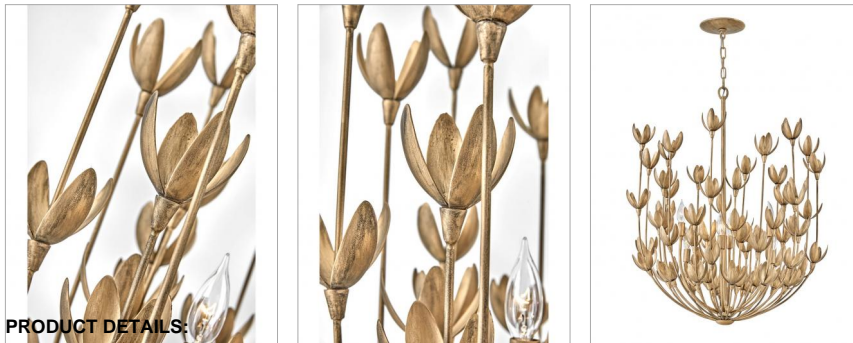

FLORA

30016BNG

LARGE MULTI TIER

Flora is a work of art inspired by the delicate nature and beauty of florals. Blurring the line between lighting and sculpture, Flora's handmade, hand-painted blooms mesmerizingly unfold while the bulbs beautifully nestle inside. Flora is available in a stunning Burnished Gold or Textured Plaster finish and is part of the Lisa McDennon collection.

DETAILS	
FINISH:	Burnished Gold
MATERIAL:	Steel
SLOPE DEGREE:	90

DIMENSIONS	
WIDTH:	26.3"
HEIGHT:	34.3"
WEIGHT:	27.1 lbs.
TOP TO OUTLET:	0"

LIGHT SOURCE	
LIGHT SOURCE:	Socket
WATTAGE:	6-60w Cand.
VOLTAGE:	120v

MOUNTING	
CANOPY:	6.5" Dia.
LEAD WIRE:	1 X 120"

SHIPPING	
CARTON LENGTH:	30.5"
CARTON WIDTH:	30.5"
CARTON HEIGHT:	27"
CARTON WEIGHT:	40.7 lbs.