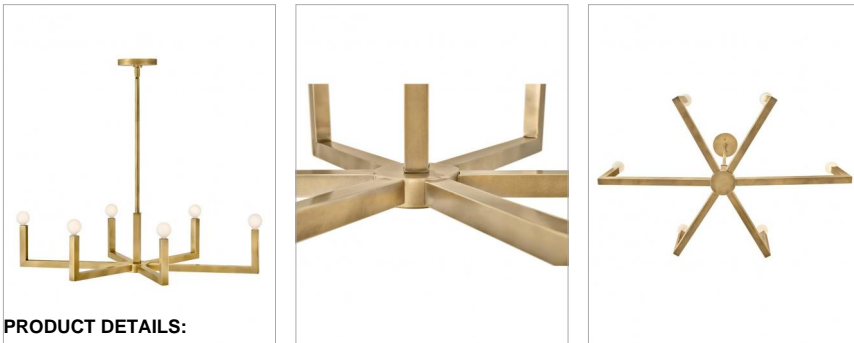

### SIX LIGHT LINEAR

The Ezra family stunningly pairs minimalist elegance with industrial edge. Strong square arms set at 45° angles intersect to create a rounded chandelier and oval linear chandelier design in Black Oxide and Heritage Brass finishes.

DETAILS	
FINISH:	Heritage Brass
MATERIAL:	Steel
SLOPE DEGREE:	90

DIMENSIONS	
WIDTH:	36"
HEIGHT:	9"
DEPTH:	20"
WEIGHT:	8.2 lbs.
TOP TO OUTLET:	0"

LIGHT SOURCE	
LIGHT SOURCE:	Socket
WATTAGE:	6-60w Cand.
VOLTAGE:	120v

#### PRODUCT DETAILS:

- This stem hung fixture may be hung on a sloped ceiling.
- This fixture includes multiple down stems in various lengths to customize the installation height of the fixture, including one 6" stem and two 12" stems.
- Suitable for use in dry (indoor) locations as defined by NEC and CEC. Meets United States UL Underwriters Laboratories & CSA Canadian Standards Association Product Safety Standards
- Bold silhouette with dramatic details creates a modern statement
- Classic gleaming light brass finish
- Shown with G16.5 bulbs (not included)
- Please refer to Hinkley's Warranty for complete product warranty details; some warranty limitations may apply.