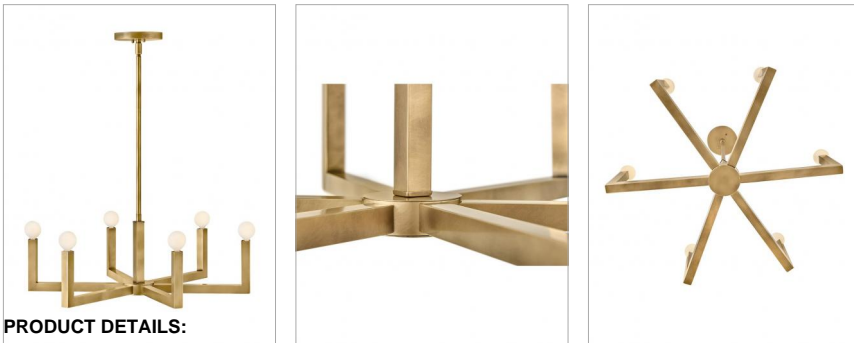

EZRA

45046HB

LARGE SINGLE TIER

The Ezra family stunningly pairs minimalist elegance with industrial edge. Strong square arms set at 45° angles intersect to create a rounded chandelier and oval linear chandelier design in Black Oxide and Heritage Brass finishes.

DETAILS	
FINISH:	Heritage Brass
MATERIAL:	Steel
SLOPE DEGREE:	90

DIMENSIONS	
WIDTH:	27"
HEIGHT:	9"
WEIGHT:	7.7 lbs.
TOP TO OUTLET:	0"

LIGHT SOURCE	
LIGHT SOURCE:	Socket
WATTAGE:	6-60w Cand.
VOLTAGE:	120v

MOUNTING	
CANOPY:	5.5" Dia.
LEAD WIRE:	1 X 120"
MAX HEIGHT:	41.8"

SHIPPING	
CARTON LENGTH:	28.4"
CARTON WIDTH:	25.6"
CARTON HEIGHT:	3.4"
CARTON WEIGHT:	10.8 lbs.

PRODUCT DETAILS:

- This stem hung fixture may be hung on a sloped ceiling.
- This fixture includes multiple down stems in various lengths to customize the installation height of the fixture, including one 6" stem and two 12" stems.
- Suitable for use in dry (indoor) locations as defined by NEC and CEC. Meets United States UL Underwriters Laboratories & CSA Canadian Standards Association Product Safety Standards
- Bold silhouette with dramatic details creates a modern statement
- Shown with G16.5 bulbs (not included)
- Classic gleaming light brass finish
- Please refer to Hinkley's Warranty for complete product warranty details; some warranty limitations may apply.