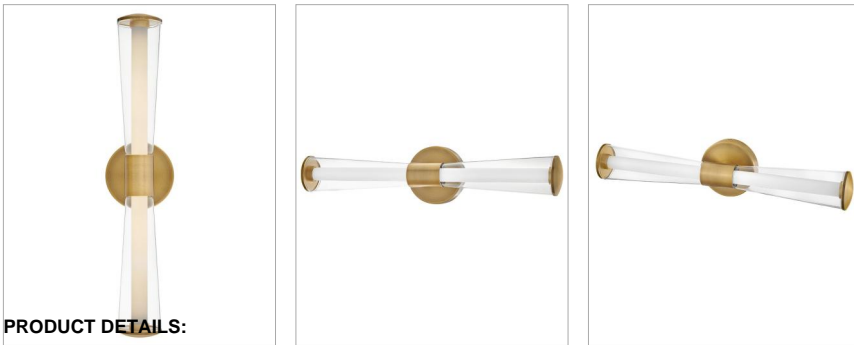

ELIN

53102LCB

MEDIUM LED VANITY

The centerpiece of Elin's bold and contemporary design is a trumpet-shaped clear outer glass that highlights an integrated LED inner light source. Featuring both conventional and striking elements, Elin is ideal for modern and transitional interiors and available in Black or Lacquered Brass finish options.

DETAILS	
FINISH:	Lacquered Brass
MATERIAL:	Steel
GLASS:	Clear

DIMENSIONS	
WIDTH:	23"
HEIGHT:	5"
WEIGHT:	3.5lb
BACK PLATE:	5" Dia.
EXTENSION:	5"
TOP TO OUTLET:	2.5"

LIGHT SOURCE	
LIGHT SOURCE:	Integrated LED
LED NAME:	D50060
VOLTAGE:	120v
COLOR TEMP:	3000
CRI:	90
INCANDESCENT EQUIVALENCY:	1 x 100w
DIMMABLE:	Yes - CL Type Dimmer (SSL7A)

SHIPPING	
CARTON LENGTH:	25
CARTON WIDTH:	12
CARTON HEIGHT:	7
CARTON WEIGHT:	5

PRODUCT DETAILS:

- Fixture can be mounted horizontally or vertically
- Suitable for use in damp locations as defined by NEC and CEC. Meets United States UL Underwriters Laboratories & CSA Canadian Standards Association Product Safety Standards
- Meets California Energy Commission Title regulations/JA8 when using the included LED bulb
- LED components carry a 5-year limited warranty
- Bold lines and a clean, minimalist style creates a modern look
- Classic gleaming light brass finish