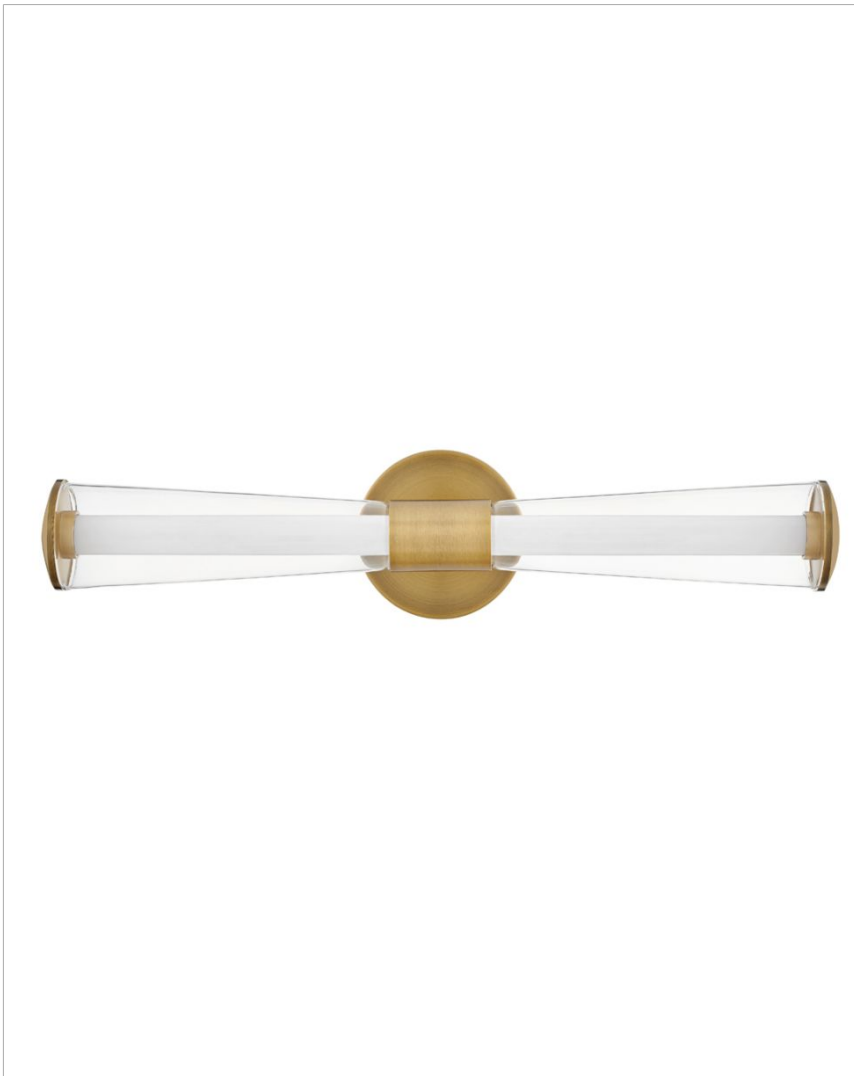

ELIN

53102LCB

MEDIUM LED VANITY

The centerpiece of Elin's bold and contemporary design is a trumpet-shaped clear outer glass that highlights an integrated LED inner light source. Featuring both conventional and striking elements, Elin is ideal for modern and transitional interiors and available in Black or Lacquered Brass finish options.

DETAILS	
FINISH:	Lacquered Brass
MATERIAL:	Steel
GLASS:	Clear

DIMENSIONS	
WIDTH:	23"
HEIGHT:	5"
WEIGHT:	3.5lb
BACK PLATE:	5" Dia.
EXTENSION:	5"
TOP TO OUTLET:	2.5"

LIGHT SOURCE	
LIGHT SOURCE:	Integrated LED
LED NAME:	D50060
VOLTAGE:	120v
COLOR TEMP:	3000
CRI:	90
INCANDESCENT EQUIVALENCY:	1 x 100w
DIMMABLE:	Yes - CL Type Dimmer (SSL7A)

SHIPPING	
CARTON LENGTH:	25
CARTON WIDTH:	12
CARTON HEIGHT:	7
CARTON WEIGHT:	5

PRODUCT DETAILS:

- Fixture can be mounted horizontally or vertically
- Suitable for use in damp locations as defined by NEC and CEC. Meets United States UL Underwriters Laboratories & CSA Canadian Standards Association Product Safety Standards
- Meets California Energy Commission Title regulations/JA8 when using the included LED bulb
- LED components carry a 5-year limited warranty
- Bold lines and a clean, minimalist style creates a modern look
- Classic gleaming light brass finish