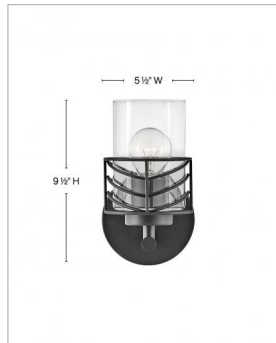

DELLA

50260BK

SINGLE LIGHT VANITY

Della's unique chevron design casts beautiful shadows through clear glass. Transitional in style, Della is at home within a wide variety of decors -- from bohemian to vintage mid-century to updated traditional. Available in a classic Black and a Lacquered Brass finish, this artistic family exudes stylish flair.

DETAILS	
FINISH:	Black
MATERIAL:	Steel
GLASS:	Clear

DIMENSIONS	
WIDTH:	5.5"
HEIGHT:	9.5"
WEIGHT:	2.5 lbs.
BACK PLATE:	5.5" Dia.
EXTENSION:	6.5"
TOP TO OUTLET:	6.5"

LIGHT SOURCE	
LIGHT SOURCE:	Socket
WATTAGE:	1-100w Med.
VOLTAGE:	120v

SHIPPING	
CARTON LENGTH:	7.9"
CARTON WIDTH:	7.9"
CARTON HEIGHT:	12.4"
CARTON WEIGHT:	3.3 lbs.

PRODUCT DETAILS:

- Mounting hardware is hidden on the backplate to ensure a clean silhouette.
- Fixture can be mounted either up or down
- Suitable for use in damp locations as defined by NEC and CEC. Meets United States UL Underwriters Laboratories & CSA Canadian Standards Association Product Safety Standards
- Ideal for vintage filament bulbs (not included)
- Merging the best of traditional and modern elements, with a sophisticated and streamlined look
- Striking black finish enhances design
- Please refer to Hinkley's Warranty for complete product warranty details; some warranty limitations may apply.