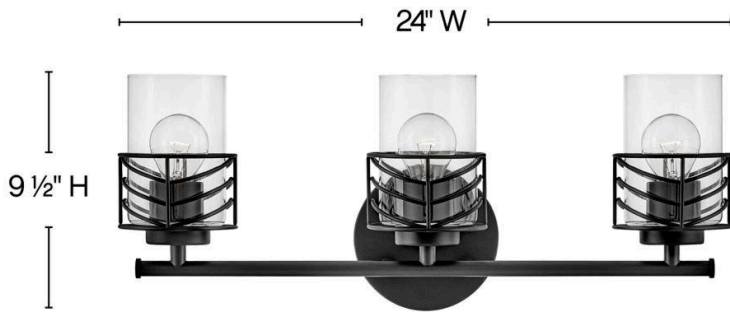

### THREE LIGHT VANITY

Della's unique chevron design casts beautiful shadows through clear glass. Transitional in style, Della is at home within a wide variety of decors -- from bohemian to vintage mid-century to updated traditional. Available in a classic Black and a Lacquered Brass finish, this artistic family exudes stylish flair.

DETAILS	
FINISH:	Black
MATERIAL:	Steel
GLASS:	Clear

DIMENSIONS	
WIDTH:	24"
HEIGHT:	9.5"
WEIGHT:	6.5 lbs.
BACK PLATE:	6.5" Dia.
EXTENSION:	6.5"
TOP TO OUTLET:	6.5"

LIGHT SOURCE	
LIGHT SOURCE:	Socket
WATTAGE:	3-100w Med.
VOLTAGE:	120v

SHIPPING	
CARTON LENGTH:	26.4"
CARTON WIDTH:	8.3"
CARTON HEIGHT:	11.6"
CARTON WEIGHT:	8.5 lbs.

- Mounting hardware is hidden on the backplate to ensure a clean silhouette.
- Fixture can be mounted either up or down
- Suitable for use in damp locations as defined by NEC and CEC. Meets United States UL Underwriters Laboratories & CSA Canadian Standards Association Product Safety Standards
- Ideal for vintage filament bulbs (not included)
- Merging the best of traditional and modern elements, with a sophisticated and streamlined look
- Striking black finish enhances design
- Please refer to Hinkley's Warranty for complete product warranty details; some warranty limitations may apply.