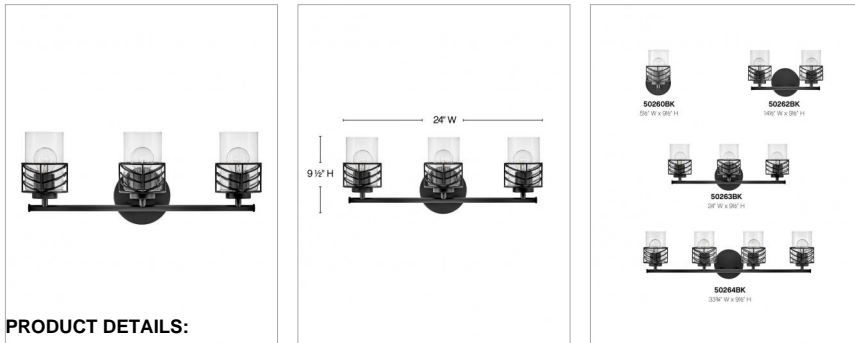

### THREE LIGHT VANITY

Della's unique chevron design casts beautiful shadows through clear glass. Transitional in style, Della is at home within a wide variety of decors -- from bohemian to vintage mid-century to updated traditional. Available in a classic Black and a Lacquered Brass finish, this artistic family exudes stylish flair.

DETAILS	
FINISH:	Black
MATERIAL:	Steel
GLASS:	Clear

DIMENSIONS	
WIDTH:	24"
HEIGHT:	9.5"
WEIGHT:	6.5 lbs.
BACK PLATE:	6.5" Dia.
EXTENSION:	6.5"
TOP TO OUTLET:	6.5"

LIGHT SOURCE	
LIGHT SOURCE:	Socket
WATTAGE:	3-100w Med.
VOLTAGE:	120v

SHIPPING	
CARTON LENGTH:	26.4"
CARTON WIDTH:	8.3"
CARTON HEIGHT:	11.6"
CARTON WEIGHT:	8.5 lbs.

- Mounting hardware is hidden on the backplate to ensure a clean silhouette.
- Fixture can be mounted either up or down
- Suitable for use in damp locations as defined by NEC and CEC. Meets United States UL Underwriters Laboratories & CSA Canadian Standards Association Product Safety Standards
- Ideal for vintage filament bulbs (not included)
- Merging the best of traditional and modern elements, with a sophisticated and streamlined look
- Striking black finish enhances design
- Please refer to Hinkley's Warranty for complete product warranty details; some warranty limitations may apply.