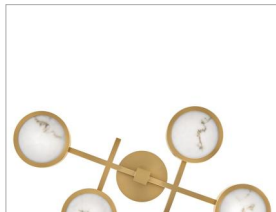

CAVA

FR31013LCB

LARGE FLUSH MOUNT

Cava's distinctive yet fashionable shape provides versatility for interior settings ranging from modern to transitional. Faux alabaster shades - with metal reflector plates to beautifully reflect light - adorn an elegantly elongated design finished in Lacquered Brass or Black Oxide.

DETAILS

FINISH:	Lacquered Brass
MATERIAL:	Steel
GLASS:	Faux Alabaster

DIMENSIONS

WIDTH:	30"
HEIGHT:	4.3"
DEPTH:	19
WEIGHT:	6.8lb

LIGHT SOURCE

LIGHT SOURCE:	Integrated LED
LED NAME:	ER2G16W7
VOLTAGE:	120v
COLOR TEMP:	3000
CRI:	95
INCANDESCENT EQUIVALENCY:	4 x 100w
DIMMABLE:	Yes - CL Type Dimmer (SSL7A)

MOUNTING

CANOPY:	5" Dia.

SHIPPING

CARTON LENGTH:	5.1
CARTON WIDTH:	32.5
CARTON HEIGHT:	32.8
CARTON WEIGHT:	9.5

PRODUCT DETAILS:

- Suitable for use in dry (indoor) locations as defined by NEC and CEC. Meets United States UL Underwriters Laboratories & CSA Canadian Standards Association Product Safety Standards
- Meets California Energy Commission 2013 & 2016 Title regulations/JA8
- 5" dia. back plate with 4.25" ext. and 9.5" TTO when mounted as a wall sconce
- LED components carry a 5-year limited warranty
- Distinctive mid-century modern elements merge with sleek and timeless forms for a vintage vibe with modern flair
- Classic gleaming light brass finish

HINKLEY

HINKLEY
33000 Pin Oak Parkway
Avon Lake, OH 44012

PHONE: (440) 653-5500
Toll Free: 1 (800) 446-5539

hinkley.com