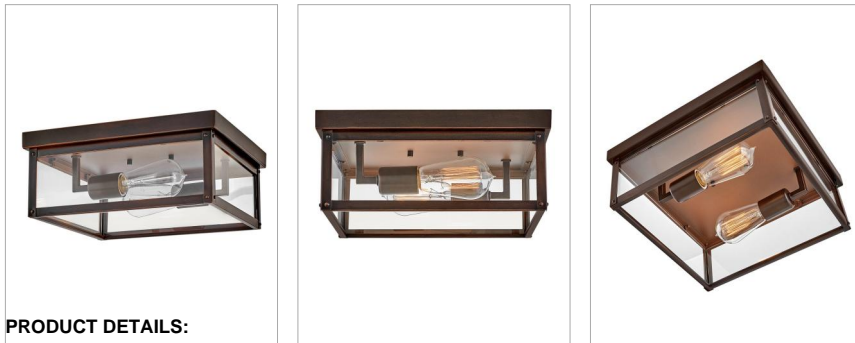

### MEDIUM FLUSH MOUNT

Sleek and stately, Beckham demands attention with its streamlined silhouette and transitional style as it emits a beautiful and even illumination throughout any space. Ideal for indoor and outdoor applications alike, Beckham's clear glass panels and multiple finish options complement a range of decorative lighting families. Vintage filament bulbs are recommended.

DETAILS	
FINISH:	Blackened Copper
MATERIAL:	Aluminum
GLASS:	Clear

DIMENSIONS	
WIDTH:	12"
HEIGHT:	5"
WEIGHT:	4lb

LIGHT SOURCE	
LIGHT SOURCE:	LED Lamp
WATTAGE:	2-8w Med. LED, 60w Equiv.
VOLTAGE:	120v

SHIPPING	
CARTON LENGTH:	14.8
CARTON WIDTH:	14.8
CARTON HEIGHT:	7.7
CARTON WEIGHT:	5.9