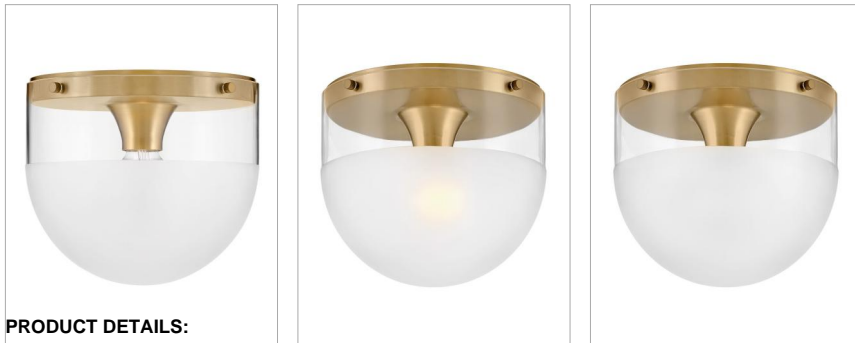

BECK

32081LCB

SMALL FLUSH MOUNT

Beck's transitional style is reinforced by a smooth Lacquered Brass or Black finish paired with an etch-dipped glass shade offering texture and visual interest.

DETAILS	
FINISH:	Lacquered Brass
MATERIAL:	Steel
GLASS:	Clear with Etch-Dipped

DIMENSIONS	
WIDTH:	9"
HEIGHT:	8"
WEIGHT:	3.3lb

LIGHT SOURCE	
LIGHT SOURCE:	LED Lamp
WATTAGE:	1-8w Med. LED, 60w Equiv.
VOLTAGE:	120v

MOUNTING	
CANOPY:	8.75" Dia.

SHIPPING	
CARTON LENGTH:	11.5
CARTON WIDTH:	11.5
CARTON HEIGHT:	11.8
CARTON WEIGHT:	4.2

PRODUCT DETAILS:

- Suitable for use in dry (indoor) locations as defined by NEC and CEC. Meets United States UL Underwriters Laboratories & CSA Canadian Standards Association Product Safety Standards
- Merging the best of traditional and modern elements, with a sophisticated and streamlined silhouette perfect for any space
- Classic gleaming light brass finish
- Medium based LED lamp required