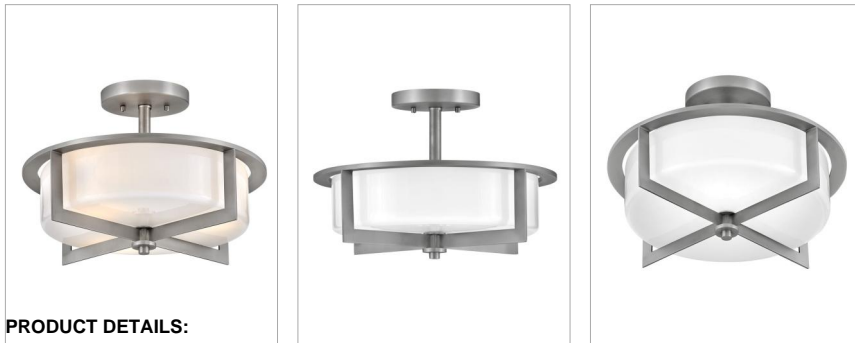

BAXLEY

42033AN

MEDIUM SEMI-FLUSH MOUNT

A versatile semi-flush mount collection, Baxley features a prominent crossbar frame that complements various design styles. The cased opal glass adds a striking shine against multiple finish options.

DETAILS	
FINISH:	Antique Nickel
MATERIAL:	Steel
GLASS:	Cased Opal

DIMENSIONS	
WIDTH:	15.3"
HEIGHT:	10.3"
WEIGHT:	8.8lb

LIGHT SOURCE	
LIGHT SOURCE:	LED Lamp
WATTAGE:	3-5w Cand. LED, 60w Equiv.
VOLTAGE:	120v

MOUNTING	
CANOPY:	5.5" Dia.

SHIPPING	
CARTON LENGTH:	17.7
CARTON WIDTH:	17.7
CARTON HEIGHT:	12.8
CARTON WEIGHT:	11

PRODUCT DETAILS:

- Suitable for use in dry (indoor) locations as defined by NEC and CEC. Meets United States UL Underwriters Laboratories & CSA Canadian Standards Association Product Safety Standards
- Merging the best of traditional and modern elements, with a sophisticated and streamlined silhouette perfect for any space
- Classic matte brushed nickel finish