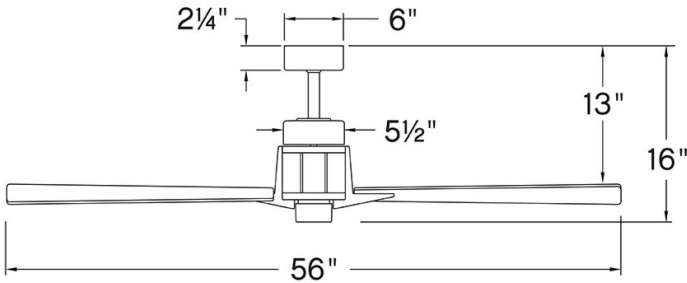

ATTICUS

906256FHB-LDD

ATTICUS 56" LED SMART FAN

DETAILS	
FAN FINISH:	Heritage Brass
GLASS:	Polycarbonate Lens
BLADE COUNT:	3
SLOPE DEGREE:	20

DIMENSIONS	
WIDTH:	56"
HEIGHT:	16"

LIGHT SOURCE	
VOLTAGE:	120v

MOUNTING	
CANOPY:	6" Dia.
LEAD WIRE:	1 X 76"

SHIPPING	
CARTON LENGTH:	26.7
CARTON WIDTH:	13.2
CARTON HEIGHT:	9.5

Sophisticated leather accents and a variety of finishes add a touch of rich detail to Atticus's contemporary aesthetic. A versatile, damp-rated design complements both interior spaces and covered outdoor areas. Equipped with a 6-speed DC motor that is WiFi enabled and ready to connect right out of the box. Operated by the HIRO control or WiFi compatible with the Hinkley App.

PRODUCT DETAILS:

- This item includes a 6" down rod. Other various lengths of down rods are available and sold separately to customize the installation height.
- Suitable for use in damp locations as defined by NEC and CEC. Meets United States UL Underwriters Laboratories & CSA Canadian Standards Association Product Safety Standards.
- This item may be hung on a sloped ceiling
- Meets California Energy Commission Title regulations/JA8 when using the included LED bulb
- For more information on how to control your ceiling fan via the Hinkley Home Automation App, [click here](#).
- This product uses recyclable or limited packaging materials to help reduce waste.
- This item includes a light kit cover
- Fan Control included, HIRO Control - 6 Speed Reversing