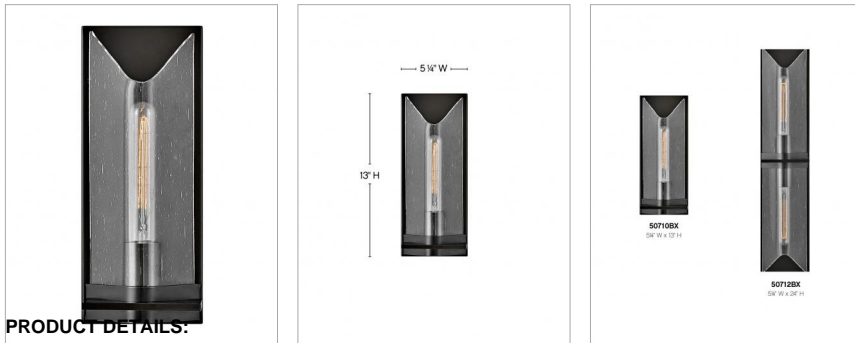

ASTORIA

50710BX

SINGLE LIGHT VANITY

Astoria is a sophisticated showstopper! Astoria's bias cut clear seedy glass beautifully blends with luxe finishes for a dazzling effect. Its unique silhouette makes a sleek, stylish statement in Black Oxide or Heritage Brass.

DETAILS	
FINISH:	Black Oxide
MATERIAL:	Steel
GLASS:	Clear Seedy

DIMENSIONS	
WIDTH:	5.3"
HEIGHT:	13"
WEIGHT:	3.3 lbs.
BACK PLATE:	5.25"W X 13"H
EXTENSION:	4"
TOP TO OUTLET:	6.5"

LIGHT SOURCE	
LIGHT SOURCE:	Socket
WATTAGE:	1-60w Med.
VOLTAGE:	120v

SHIPPING	
CARTON LENGTH:	16.9"
CARTON WIDTH:	14.2"
CARTON HEIGHT:	7.1"
CARTON WEIGHT:	5 lbs.

PRODUCT DETAILS:

- Mounting hardware is hidden on the backplate to ensure a clean silhouette.
- This fixture must be installed with shades/glass facing up toward the ceiling.
- Suitable for use in damp locations as defined by NEC and CEC. Meets United States UL Underwriters Laboratories & CSA Canadian Standards Association Product Safety Standards
- Fixture is ADA compliant and adheres to the standards and guidelines listed by the Americans with Disabilities Act.
- T9 or T10 bulbs required (not included)
- Bold lines and a clean, minimalist style creates a modern look
- Striking black finish enhances design
- Please refer to Hinkley's Warranty for complete product warranty details; some warranty limitations may apply.