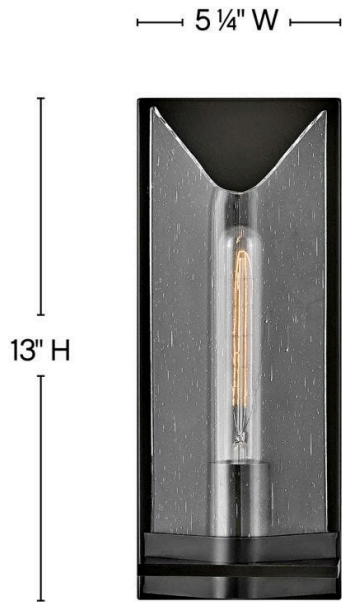

ASTORIA

50710BX

SINGLE LIGHT VANITY

Astoria is a sophisticated showstopper! Astoria's bias cut clear seedy glass beautifully blends with luxe finishes for a dazzling effect. Its unique silhouette makes a sleek, stylish statement in Black Oxide or Heritage Brass.

DETAILS	
FINISH:	Black Oxide
MATERIAL:	Steel
GLASS:	Clear Seedy

DIMENSIONS	
WIDTH:	5.3"
HEIGHT:	13"
WEIGHT:	3.3 lbs.
BACK PLATE:	5.25"W X 13"H
EXTENSION:	4"
TOP TO OUTLET:	6.5"

LIGHT SOURCE	
LIGHT SOURCE:	Socket
WATTAGE:	1-60w Med.
VOLTAGE:	120v

SHIPPING	
CARTON LENGTH:	16.9"
CARTON WIDTH:	14.2"
CARTON HEIGHT:	7.1"
CARTON WEIGHT:	5 lbs.

PRODUCT DETAILS:

- Mounting hardware is hidden on the backplate to ensure a clean silhouette.
- This fixture must be installed with shades/glass facing up toward the ceiling.
- Suitable for use in damp locations as defined by NEC and CEC. Meets United States UL Underwriters Laboratories & CSA Canadian Standards Association Product Safety Standards
- Fixture is ADA compliant and adheres to the standards and guidelines listed by the Americans with Disabilities Act.
- T9 or T10 bulbs required (not included)
- Bold lines and a clean, minimalist style creates a modern look
- Striking black finish enhances design
- Please refer to Hinkley's Warranty for complete product warranty details; some warranty limitations may apply.