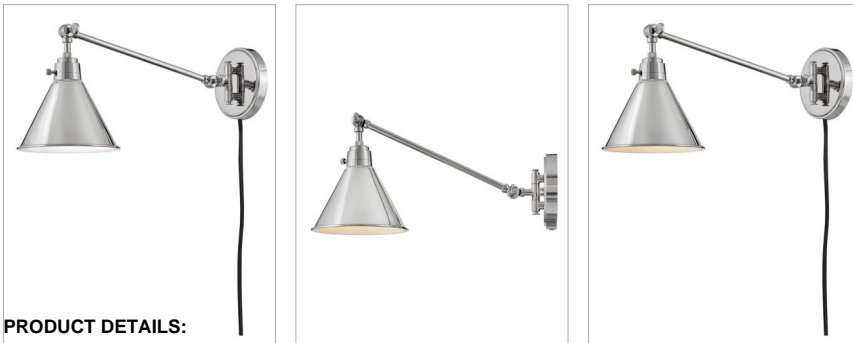

ARTI

3690PN

SINGLE LIGHT SCONCE

The perfect fixture for any space, Arti embodies simple elegance with its functional, streamlined design. Inspired by a traditional articulating light, Arti comes fully adjustable as a sconce, pendant or picture light updated with well-designed, practical details. Picture lights come with a removable fabric cord and optional cord covers. Available in multiple finishes, Arti is a seamless integration to any room

DETAILS	
FINISH:	Polished Nickel
MATERIAL:	Steel

DIMENSIONS	
WIDTH:	7.8"
HEIGHT:	10.3"
WEIGHT:	2.9lb
BACK PLATE:	6" Dia.
EXTENSION:	18.8"
TOP TO OUTLET:	7.25"

LIGHT SOURCE	
LIGHT SOURCE:	LED Lamp
WATTAGE:	1-10w Med. LED, 60w Equiv.
VOLTAGE:	120v

SHIPPING	
CARTON LENGTH:	18.9
CARTON WIDTH:	13.4
CARTON HEIGHT:	8.9
CARTON WEIGHT:	3.4

PRODUCT DETAILS:

- Suitable for use in dry (indoor) locations as defined by NEC and CEC. Meets United States UL Underwriters Laboratories & CSA Canadian Standards Association Product Safety Standards
- 20.5" extension when fixture is fully extended
- Features On/Off switch
- Can be hard wired or mounted with fabric covered plug-in cord.
- Classic, elegant lines and timeless details enhance a traditional space
- Optional cord cover available, 6938PN
- All dimensions listed are as shown.
- Fully adjustable both left or right and up or down.