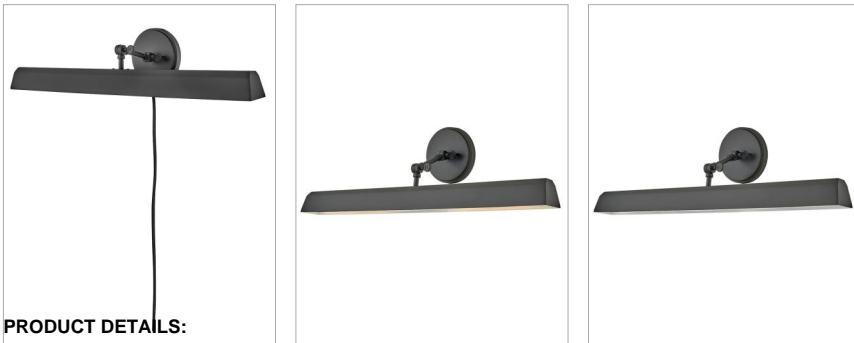

ARTI

47095BK

LARGE ACCENT LIGHT

The perfect fixture for any space, Arti embodies simple elegance with its functional, streamlined design. Inspired by a traditional articulating light, Arti comes fully adjustable as a sconce, pendant or picture light updated with well-designed, practical details. Picture lights come with a removable fabric cord and optional cord covers. Available in multiple finishes, Arti is a seamless integration to any room

DETAILS	
FINISH:	Black
MATERIAL:	Steel

DIMENSIONS	
WIDTH:	30"
HEIGHT:	7.3"
WEIGHT:	5.5lb
BACK PLATE:	6" Dia.
EXTENSION:	7.3"
TOP TO OUTLET:	3"

LIGHT SOURCE	
LIGHT SOURCE:	LED Lamp
WATTAGE:	2-10w Med. LED, 60 Equiv.
VOLTAGE:	120v

SHIPPING	
CARTON LENGTH:	33.1
CARTON WIDTH:	10
CARTON HEIGHT:	9.1
CARTON WEIGHT:	7.2

PRODUCT DETAILS:

- Suitable for use in dry (indoor) locations as defined by NEC and CEC. Meets United States UL Underwriters Laboratories & CSA Canadian Standards Association Product Safety Standards
- Can be hard wired or mounted with fabric covered plug-in cord.
- Fully adjustable up or down
- Classic, elegant lines and timeless details enhance a traditional space
- Optional cord cover available, 6938BK
- All dimensions listed are as shown.
- Striking black finish enhances design