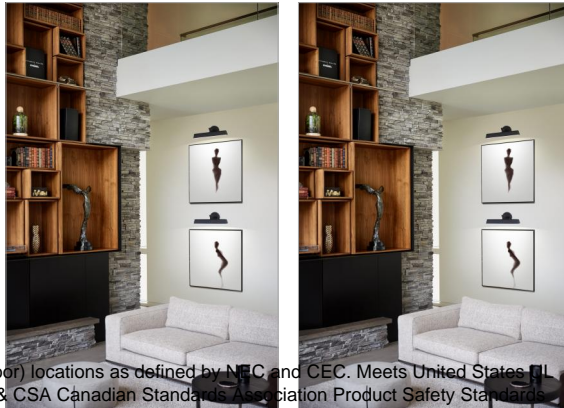

DETAILS	
FINISH:	Black
MATERIAL:	Steel

DIMENSIONS	
WIDTH:	20"
HEIGHT:	6"
WEIGHT:	4.4 lbs.
BACK PLATE:	6" Dia.
EXTENSION:	7.3"
TOP TO OUTLET:	3"

LIGHT SOURCE	
LIGHT SOURCE:	Socket
WATTAGE:	2-60w Med.
VOLTAGE:	120v

SHIPPING	
CARTON LENGTH:	22.4"
CARTON WIDTH:	10"
CARTON HEIGHT:	8.5"
CARTON WEIGHT:	6.2 lbs.

PRODUCT DETAILS:

- Suitable for use in dry (indoor) locations as defined by NEC and CEC. Meets United States and Underwriters Laboratories & CSA Canadian Standards Association Product Safety Standards.
- Can be hard wired or mounted with fabric covered plug-in cord.
- Fully adjustable up or down
- Classic, elegant lines and timeless details enhance a traditional space
- Optional cord cover available, 6938BK
- All dimensions listed are as shown.
- Striking black finish enhances design
- Please refer to Hinkley's Warranty for complete product warranty details; some warranty limitations may apply.