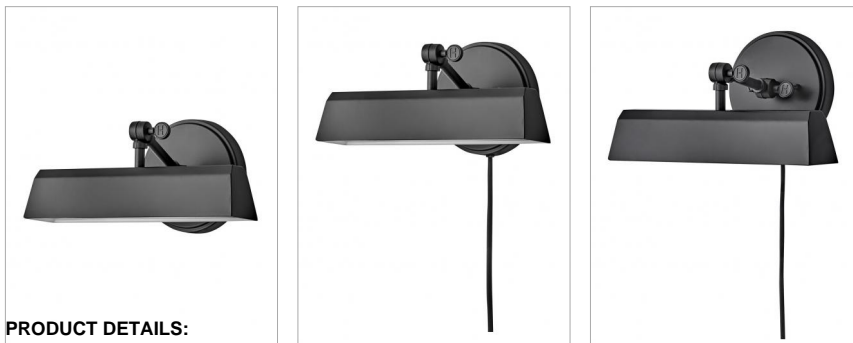

### MEDIUM ACCENT LIGHT

The perfect fixture for any space, Arti embodies simple elegance with its functional, streamlined design. Inspired by a traditional articulating light, Arti comes fully adjustable as a sconce, pendant or accent light – updated with well-designed, practical details. All sconces and accent lights come with a removable fabric cord and optional cord covers. Available in multiple finishes, Arti is a seamless integration to any room.

DETAILS	
FINISH:	Black
MATERIAL:	Steel

DIMENSIONS	
WIDTH:	12"
HEIGHT:	6"
WEIGHT:	3.6 lbs.
BACK PLATE:	6" Dia.
EXTENSION:	7.3"
TOP TO OUTLET:	3"

LIGHT SOURCE	
LIGHT SOURCE:	Socket
WATTAGE:	1-60w Med.
VOLTAGE:	120v

#### PRODUCT DETAILS:

- Suitable for use in dry (indoor) locations as defined by NEC and CEC. Meets United States UL Underwriters Laboratories & CSA Canadian Standards Association Product Safety Standards
- Can be hard wired or mounted with fabric covered plug-in cord.
- Fully adjustable up or down
- Classic, elegant lines and timeless details enhance a traditional space
- Optional cord cover available, 6938BK
- All dimensions listed are as shown.
- Striking black finish enhances design
- Please refer to Hinkley's Warranty for complete product warranty details; some warranty limitations may apply.