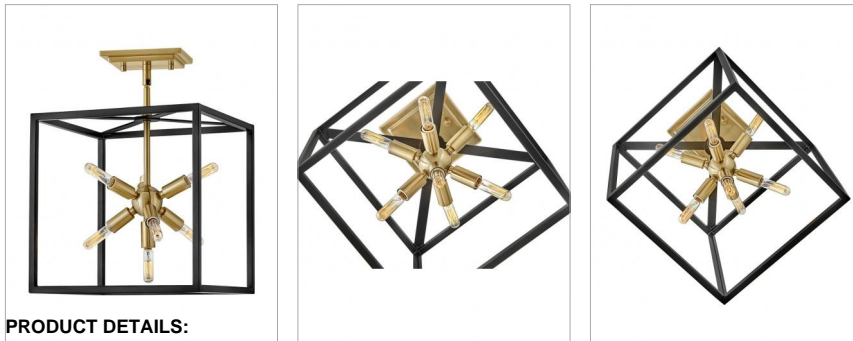

lisa mcdennon
COLLECTION

AROS

46313BLK

SMALL CONVERTIBLE PENDANT

Some views are better than others. The striking Aros pendant showcases a provocative mid-century modern starburst cluster in a luxurious Warm Brass or Polished Nickel framed by an articulating, angular cage in prominent Black. For added drama, the sophisticated pendants dazzle with dimension to fill unique spaces or higher ceilings. Aros is part of the Lisa McDennon Collection.

DETAILS

FINISH:	Black*
MATERIAL:	Steel
SLOPE DEGREE:	90

DIMENSIONS

WIDTH:	13"
HEIGHT:	14"
WEIGHT:	6.9 lbs.
TOP TO OUTLET:	0"

LIGHT SOURCE

LIGHT SOURCE:	Socket
WATTAGE:	7-60w Cand.
VOLTAGE:	120v

MOUNTING

CANOPY:	6" Sq.
LEAD WIRE:	1 X 144"
MAX HEIGHT:	46.3"

SHIPPING

CARTON LENGTH:	15.5"
CARTON WIDTH:	15.5"
CARTON HEIGHT:	16.8"
CARTON WEIGHT:	9.5 lbs.

PRODUCT DETAILS:

- This stem hung fixture may be hung on a sloped ceiling.
- This fixture includes multiple down stems in various lengths to customize the installation height of the fixture, including one 6" stem and two 12" stems.
- Convertible fixture mounts directly to canopy or with a fixture-specific stem or chain that is 6" or less
- Suitable for use in dry (indoor) locations as defined by NEC and CEC. Meets United States UL Underwriters Laboratories & CSA Canadian Standards Association Product Safety Standards
- T-style lamps, not included
- The Lisa McDennon Collection offers a striking mix of edgy, sculptural silhouettes that incorporate modern, organic elements and luxe materials, brought to life by her innovative and original point of view.
- Distinctive mid-century modern elements merge with sleek and timeless forms for a vintage vibe with modern flair
- Striking black finish enhances design