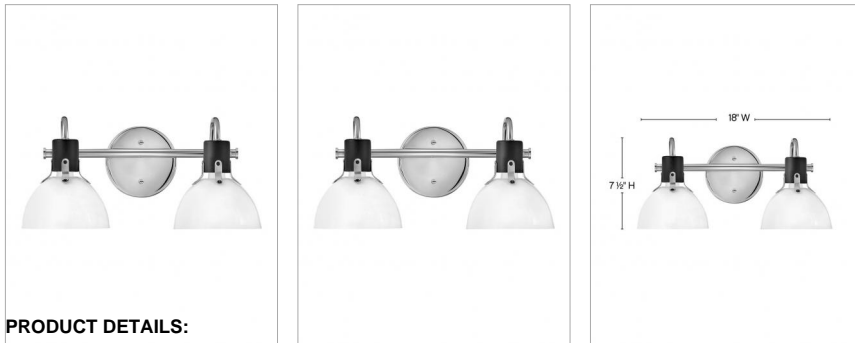

ARGO

5112CM

TWO LIGHT VANITY

Argo is brilliantly basic in design but has all the right details to make it shine. The smooth lines of its dome have a vintage, industrial feel but modern updates, make Argo contemporary. Heavy straps and decorative screws secure the dome to the cap in this clean and stylish profile.

DETAILS	
FINISH:	Chrome
MATERIAL:	Steel
GLASS:	Cased Opal

DIMENSIONS	
WIDTH:	18"
HEIGHT:	7.5"
WEIGHT:	3 lbs.
BACK PLATE:	5" Dia.
EXTENSION:	8.3"
TOP TO OUTLET:	3.25"

LIGHT SOURCE	
LIGHT SOURCE:	Socket
WATTAGE:	2-100w Med.
VOLTAGE:	120v

SHIPPING	
CARTON LENGTH:	20.5"
CARTON WIDTH:	8.3"
CARTON HEIGHT:	8.5"
CARTON WEIGHT:	4.2 lbs.

PRODUCT DETAILS:

- Fixture can be mounted either up or down
- Suitable for use in damp locations as defined by NEC and CEC. Meets United States UL Underwriters Laboratories & CSA Canadian Standards Association Product Safety Standards
- Merging the best of traditional and modern elements, with a sophisticated and streamlined look
- Sparkling chrome with reflective finish
- Please refer to Hinkley's Warranty for complete product warranty details; some warranty limitations may apply.