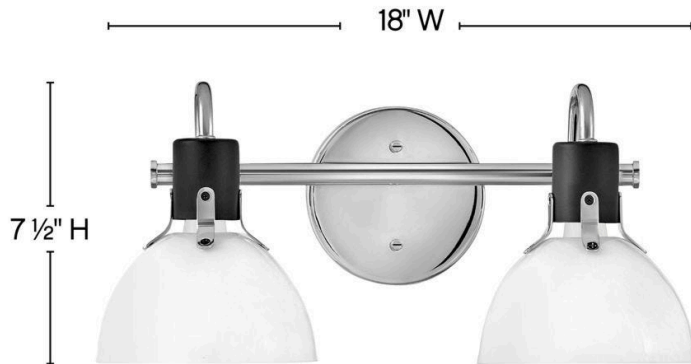

ARGO

5112CM

TWO LIGHT VANITY

Argo is brilliantly basic in design but has all the right details to make it shine. The smooth lines of its dome have a vintage, industrial feel but modern updates, make Argo contemporary. Heavy straps and decorative screws secure the dome to the cap in this clean and stylish profile.

DETAILS	
FINISH:	Chrome
MATERIAL:	Steel
GLASS:	Cased Opal

DIMENSIONS	
WIDTH:	18"
HEIGHT:	7.5"
WEIGHT:	3 lbs.
BACK PLATE:	5" Dia.
EXTENSION:	8.3"
TOP TO OUTLET:	3.25"

LIGHT SOURCE	
LIGHT SOURCE:	Socket
WATTAGE:	2-100w Med.
VOLTAGE:	120v

SHIPPING	
CARTON LENGTH:	20.5"
CARTON WIDTH:	8.3"
CARTON HEIGHT:	8.5"
CARTON WEIGHT:	4.2 lbs.

PRODUCT DETAILS:

- Fixture can be mounted either up or down
- Suitable for use in damp locations as defined by NEC and CEC. Meets United States UL Underwriters Laboratories & CSA Canadian Standards Association Product Safety Standards
- Merging the best of traditional and modern elements, with a sophisticated and streamlined look
- Sparkling chrome with reflective finish
- Please refer to Hinkley's Warranty for complete product warranty details; some warranty limitations may apply.