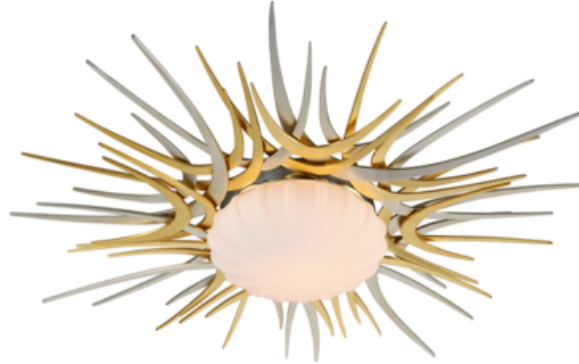

Helios

Product ID **224-32**

CORBETT LIGHTING

DIMENSIONAL INFORMATION

Height	6.00"
ADA Compliant	No
Hanging Type	-
Canopy/Backplate	9.50" D
Diameter	38.00"
Weight	18.70lb.

SHIPPING INFORMATION

Carton 1	45.00" x 45.00" x 20.00"
Carton 1 Weight	51.00lb.
Shipping Method	Truck Only

LAMPING INFORMATION

Bulb 1	
(1) 24 Watt Max 120	
Bulb Included	Yes
Socket Type	Led
UL Rating	DRY
Plug In	No

AVAILABLE FINISHES

Gold And Silver Leaf

JOB/LOCATION

QUANTITY

NOTES